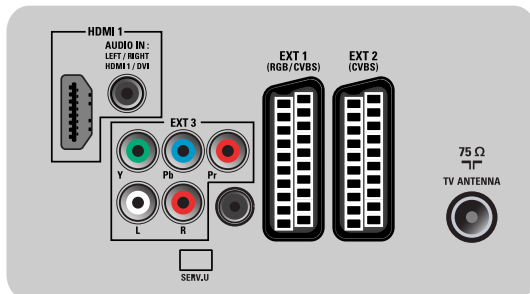

Multimedia Applications

- Multimedia connections: USB
- Playback Formats: MP3, JPEG Still pictures

Tuner/Reception/Transmission

- Aerial Input: 75 ohm coaxial (IEC75)
- TV system: PAL I, PAL B/G, SECAM B/G, SECAM L/L', DVB COFDM 2K/8K
- Video Playback: NTSC, SECAM, PAL
- DVB: DVB-T MPEG4*
- Tuner bands: Hyperband, S-Channel, UHF, VHF

Connectivity

- Ext 1 Scart: Audio L/R, RGB
- Ext 2 Scart: Audio L/R
- Number of Scarts: 2
- Ext 3: YPbPr, Audio L/R in
- Front/Side connections: HDMI v1.3, CVBS in, Audio L/R in, USB 2.0
- Audio Output - Digital: Coaxial (cinch)

- Other connections: S/PDIF out (coaxial), Common Interface
- HDMI 1: HDMI v1.3
- EasyLink (HDMI-CEC): One touch play, EasyLink

Power

- Ambient temperature: 5°C to 40°C
- Mains power: 220-240 V, 50 Hz
- Power consumption (typical): 67 W
- Standby power consumption: 0.30 W

Dimensions

- Set dimensions (W x H x D): 671.8 x 458.7 x 77 mm
- Set dimensions with stand (W x H x D): 671.8 x 520 x 220 mm
- Product weight: 6.9 kg
- Product weight (+stand): 8.4 kg
- Box dimensions (W x H x D): 800 x 210 x 580 mm
- Colour cabinet: High gloss black deco front with black cabinet
- VESA wall mount compatible: 200 x 100 mm

Accessories

- Included accessories: Tabletop stand, Power cord, Quick start guide, User Manual, Warranty certificate, Remote Control, 2 x AAA Batteries, Software declaration

Rear connectors

Side