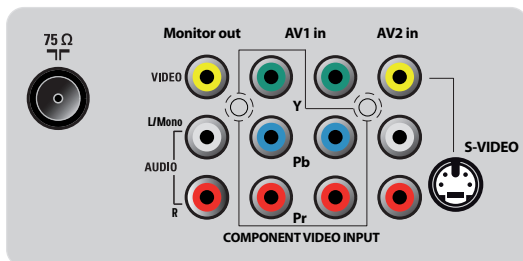

Specifications

Picture/Display

- Aspect ratio: 4:3
- Diagonal screen size: 29 inch / 74 cm
- Visible diagonal screen size: 68 cm
- Display screen type: Real Flat picture tube
- Picture enhancement: Active Control + Light sensor, Color Temperature Adjustment, Crystal Clear, Dynamic Noise Reduction
- Picture processing: 50 Hz, 60Hz Analog
- Color cabinet: Silver Frost & Black with Silver Speaker Grille

- Signal strength indication
- Ease To Experience: Demo Mode

Tuner/Reception/Transmission

- TV system: NTSC, PAL N, PAL M
- Video Playback: NTSC, PAL (all versions)
- Aerial Input: 75 ohm F-type
- Tuner Display: PLL

Connectivity

- Other connections: AV out
- AV 1: Component Video in, CVBS in, Audio L/R in
- AV 2: Audio L/R in, CVBS in, S-Video
- Front / Side connections: Audio L/R in, CVBS in, Headphone Out

Power

- Power consumption: 74 W
- Standby power consumption: <1 W
- Mains power: AC 100-250V, 50/60Hz

Dimensions

- Set dimensions (W x H x D): 781 x 586 x 496 mm
- Product weight: 39 kg
- Weight incl. Packaging: 43 kg
- Box dimensions (W x H x D): 852 x 670 x 589 mm

Accessories

- Included accessories: Remote Control, User Manual, 2 x AAA Batteries