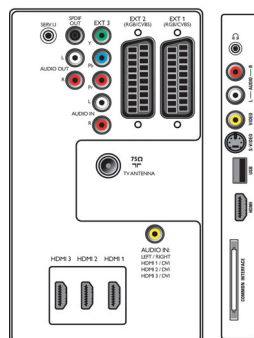

Tuner/Reception/Transmission

- Aerial Input: 75 ohm coaxial (IEC75)
- TV system: PAL I, PAL B/G, PAL D/K, SECAM B/G, SECAM D/K, SECAM L/L', DVB COFDM 2K/8K
- Video Playback: NTSC, SECAM, PAL

- Digital TV: DVB Terrestrial *
- Tuner bands: Hyperband, S-Channel, UHF, VHF
- Tuner Display: PLL

Connectivity

- Ext 1 Scart: Audio L/R, CVBS in/out, RGB
- Ext 2 Scart: Audio L/R, CVBS in/out, RGB
- Ext 3: YPbPr, Audio L/R in
- Ext 4: HDMI v1.3
- Ext 5: HDMI v1.3
- Ext 6: HDMI v1.3
- EasyLink (HDMI-CEC): One touch play, System standby
- Front / Side connections: HDMI v1.3, S-video in, CVBS in, Audio L/R in, Headphone Out, USB
- Other connections: Analog audio Left/Right out, PC Audio in, S/PDIF out (coaxial), Common Interface

Power

- Ambient temperature: 5 °C to 35 °C
- Mains power: 220 - 240V, 50/60Hz
- Power consumption: 140 W
- Standby power consumption: 0.15 W

Dimensions

- Set dimensions (W x H x D): 819 x 518 x 123 mm
- Set dimensions with stand (W x H x D): 819 x 579 x 220 mm
- Weight incl. Packaging: 21 kg
- Product weight: 14 kg
- Product weight (+stand): 17 kg
- Box dimensions (W x H x D): 918 x 629 x 282 mm
- Wall mount compatible: 200 x 300 mm

Accessories

- Included accessories: Tabletop swivel stand, Power cord, Quick start guide, User Manual, Warranty certificate, Remote Control, Batteries for remote control

Stereo system					Transmission system					
2CS DK	NICAM DK	2CS BG	NICAM I	NICAM LL'	PAL BG	PAL D/K	PAL I	SECAM BG	SECAM DK	SECAM LL'
•	•	•	•	•	•	•	•	•	•	•

Issue date 2022-07-14

Version: 4.0.21

12 NC: 8670 000 34618
EAN: 87 12581 37070 1

© 2022 Koninklijke Philips N.V.
All Rights reserved.

Specifications are subject to change without notice.
Trademarks are the property of Koninklijke Philips N.V.
or their respective owners.

www.philips.com