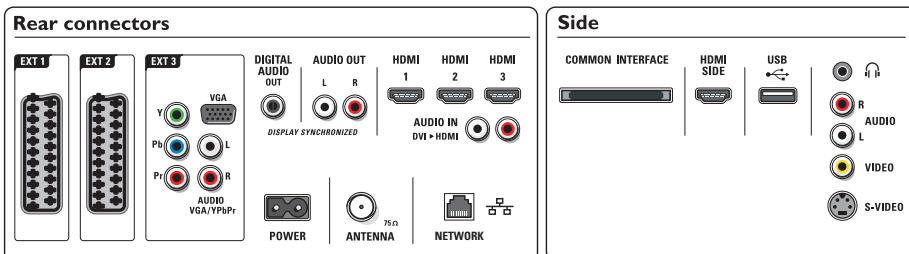

Multimedia Applications

- Multimedia connections: USB
- Playback Formats: MP3, Slideshow files (.alb), JPEG Still pictures, MPEG1, MPEG2

Tuner/Reception/Transmission

- Aerial Input: 75 ohm coaxial (IEC75)
- TV system: DVB COFDM 2K/8K
- Video Playback: NTSC, SECAM, PAL
- Digital TV: DVB Terrestrial *
- Tuner bands: Hyperband, S-Channel, UHF, VHF

Connectivity

- Ext 1 Scart: Audio L/R, CVBS in, RGB

- Ext 2 Scart: Audio L/R, CVBS in, RGB
- Ext 3: YPbPr, Audio L/R in, VGA PC-in
- Ext 4: HDMI v1.3
- Ext 5: HDMI v1.3
- Ext 6: HDMI v1.3
- EasyLink (HDMI-CEC): One touch play, System audio control, System standby
- Front / Side connections: HDMI v1.3, S-video in, CVBS in, Audio L/R in, Headphone Out, USB
- PC network link: DLNA 1.0 certified
- Other connections: Analog audio Left/Right out, S/PDIF out (coaxial), Common Interface

Power

- Ambient temperature: 5 °C to 35 °C
- Mains power: AC 220 - 240 V +/- 10%
- Power consumption: 139 W
- Standby power consumption: 0,15 W

Dimensions

- Set dimensions (W x H x D): 828 x 543 x 109 mm
- Set dimensions with stand (H x D): 594 x 220 mm
- Weight incl. Packaging: 23.7 kg
- Product weight: 16.3 kg
- Product weight (+stand): 19.2 kg
- Box dimensions (W x H x D): 1000 x 740 x 288 mm
- VESA wall mount compatible: 200 x 200 mm

Accessories

- Included accessories: RF antenna cable, Power cord, Quick start guide, User Manual, Warranty certificate, Remote Control, Batteries for remote control

Issue date 2012-01-20

Version: 2.0.8

12 NC: 8670 000 34192
EAN: 87 12581 36569 1

© 2012 Koninklijke Philips Electronics N.V.
All Rights reserved.

Specifications are subject to change without notice.
Trademarks are the property of Koninklijke Philips Electronics N.V. or their respective owners.

www.philips.com