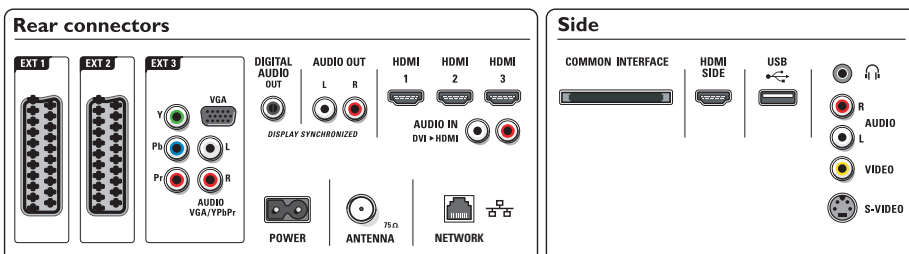

- Multimedia connections: USB
- Playback Formats: MP3, Slideshow files (.alb), JPEG Still pictures, MPEG1, MPEG2

Tuner/Reception/Transmission

- Aerial Input: 75 ohm coaxial (IEC75)
- TV system: DVB COFDM 2K/8K
- Video Playback: NTSC, SECAM, PAL
- Digital TV: DVB Terrestrial *, DVB-T MPEG4*
- Tuner bands: Hyperband, S-Channel, UHF, VHF

Connectivity

- Ext 1 Scart: Audio L/R, CVBS in, RGB
- Ext 2 Scart: Audio L/R, CVBS in, RGB
- Ext 3: YPbPr, Audio L/R in, VGA PC-in
- Ext 4: HDMI v1.3
- Ext 5: HDMI v1.3
- Ext 6: HDMI v1.3
- EasyLink (HDMI-CEC): One touch play, System audio control, System standby
- Front / Side connections: HDMI v1.3, S-video in, CVBS in, Audio L/R in, Headphone Out, USB
- PC network link: DLNA 1.0 certified
- Other connections: Analog audio Left/Right out, S/PDIF out (coaxial), Common Interface

Power

- Ambient temperature: 5 °C to 35 °C
- Mains power: AC 220 - 240 V +/- 10%
- Power consumption: 206 W
- Power (Energy saving mode): 150 W
- Standby power consumption: 0,15 W

Dimensions

- Set dimensions (W x H x D): 1054 x 658 x 100 mm
- Set dimensions with stand (H x D): 731 x 265 mm
- Weight incl. Packaging: 39 kg
- Product weight: 22.7 kg
- Product weight (+stand): 27.2 kg
- Box dimensions (W x H x D): 1163 x 813 x 320 mm
- VESA wall mount compatible: 300 x 300 mm

Accessories

- Included accessories: RF antenna cable, Power cord, Quick start guide, User Manual, Warranty certificate, Remote Control, Batteries for remote control

Issue date 2012-01-20

Version: 4.0.9

12 NC: 8670 000 35027
EAN: 87 12581 37504 1

© 2012 Koninklijke Philips Electronics N.V.
All Rights reserved.

Specifications are subject to change without notice.
Trademarks are the property of Koninklijke Philips Electronics N.V. or their respective owners.

www.philips.com