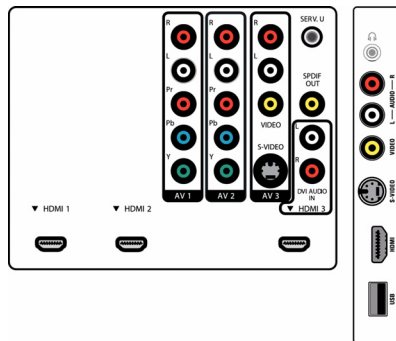

Power

- Ambient temperature: 5 °C to 35 °C
- Mains power: 110-240V, 50-60Hz
- Power consumption: 275 W
- Standby power consumption: 0.15W

Dimensions

- Box dimensions in inch (W x H x D): 50.55 x 32.87 x 15.04 inch
- Product weight (lb): 59.92
- Set dimensions in inch (W x H x D): 45.28 x 28.87 x 4.10 inch
- Set dimensions with stand in inch (W x H x D): 45.28 x 31.4 x 12.2 inch
- Weight incl. Packaging (lb): 90.39
- VESA wall mount compatible: 400 x 400 mm

Sound

- Output power (RMS): 2 x 10W
- Sound System: Dolby Digital (AC-3), Mono, SAP, Stereo

Loudspeakers

- Built-in speakers: 2

Convenience

- Child Protection: Child Lock+Parental Control
- Clock: On main display
- Ease of Installation: Autostore