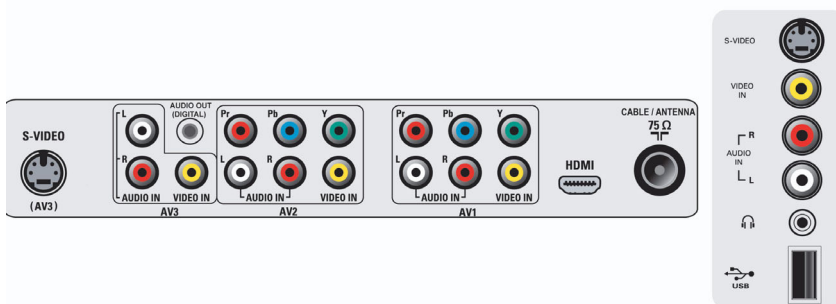

Power

- Power consumption: 480 W
- Standby power consumption: < 1 W (110V)
- Mains power: AC 110 - 240 V, 50/60 Hz
- Ambient temperature: 5 °C to 40 °C

Dimensions

- Product weight (lb): 125.6 (with stand), 113.5 (without stand)
- Weight incl. Packaging (lb): 138.6
- Box dimensions in inch (W x H x D): 59.2 x 39.4 x 14.7 inch
- Set dimensions in inch (W x H x D): 56.1 x 30.9 x 4.4 inch
- Set dimensions with stand in inch (W x H x D): 56.1 x 33.5 x 12 inch

Accessories

- Included accessories: Table top stand, User Manual, Remote Control, Registration card, Quick start guide, Power cord

Issue date 2012-01-20

Version: 10.0.13

12 NC: 8670 000 22901
UPC: 6 09585 11136 3