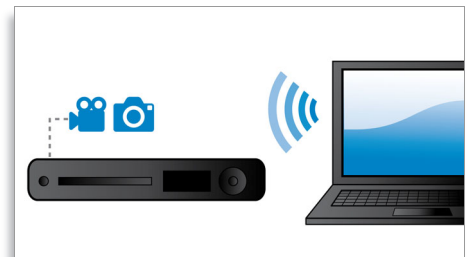

DLNA Network Link

The DLNA Network link provides easy access to personal photos, music, videos or movies on your PC or Home Network. It uses the Ethernet (LAN) connection with DLNA protocol that assures that DLNA certified products will work together seamlessly. By connecting your Blu-ray Disc player to your home network, you will be able to access information from all DLNA certified devices. You can access your world of entertainment at a simple push of a button with the intuitive user interface, that is designed for easy browsing.