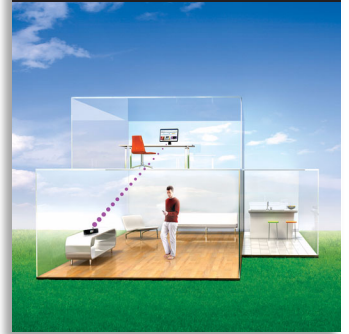

Philips Streamium
Network Music Player
with FullSound™

Free internet radio

Full color display

Streamium

NP2900

Free your music

Enjoy music from PC and Internet - wirelessly

Philips Streamium network music player NP2900 with its built-in speakers gives you wireless access to your PC music and internet radio - all delivered by the immersive LivingSound and superb FullSound technologies.