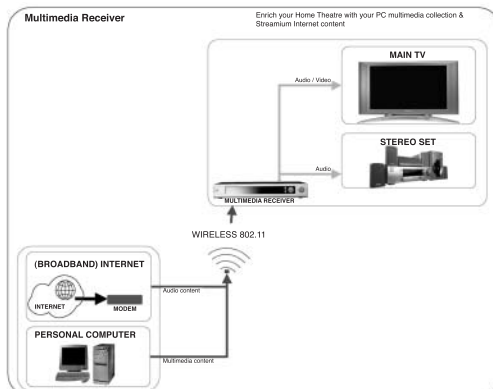

PC Media Manager

Usage	Expose & manage PC multimedia content for receiver unit
Supported OS	Windows 98, 98SE, 2000, ME, XP, MAC X

Online Internet Entertainment

Audio, Picture, Movies, Games	Live 365.com Andante MP3.com Musicmatch Jukebox Radio Free Virgin Yahoo! Playhouse radio ... and more
	Mystreams - add your own internet streams

CONNECTIONS Network

Interoperability Protocol	Universal Plug & Play (UPnP) TCP/IP
---------------------------	--

Wired

Ethernet	RJ45 jack, IEEE802.3
----------	----------------------

Wireless

Standard	WiFi IEEE802.11g Wireless LAN
Frequency	2.4 GHz range
Encryption	WEP 64, 128 bit
Datarate	up to 54Mbps
Antennas	Integrated diversity antennas

Audio & Video

Video output	2x SCART (RGB, CVBS / loopthrough)
Audio output	analog: 1x L/R Line out (cinch red / white) digital: 1x SPDIF (cinch)

Packaging contents

WiFi Wireless Multimedia Link receiver unit
WiFi Wireless USB adapter
Remote Control with batteries
Instruction for use booklet
Installation CD-ROM
Cables (SCART, power cable, audio L/R)

Enrich your home entertainment system with multimedia from your PC and the Internet

The Philips SL400i Wireless Multimedia Link increases the scope of your home entertainment system by giving you access to the multimedia content - online music, movie trailers, music videos, photo collections, Internet games - stored on your PC or streamed direct from the Internet. Using digital wireless technology, the SL400i lets you select and enjoy your personal multimedia collection, as well as the vast array of online Internet content, in the comfort of your living room. And while it's operating, it leaves the PC free for use to others!