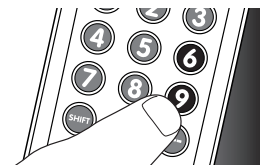

3.2 Resetting a button to its original function

If an improved button (see chapter 2.2.2) still does not function as expected, you can always reset the button to its original function.

- In the current device mode, keep digit buttons **1** and **6** pressed *simultaneously for 5 seconds*.

- The remote control is now in setup mode.

- Press digit buttons **9**, **9**, and **6**, in that order.
 - After each button press the device selection button blinks once.

- Press the button you wish to reset **twice**. E.g. the **▶▶** button.
 - After each button press the device selection button blinks once.
 - The device selection button will blink one more time to confirm that the button was successfully reset to its original function.