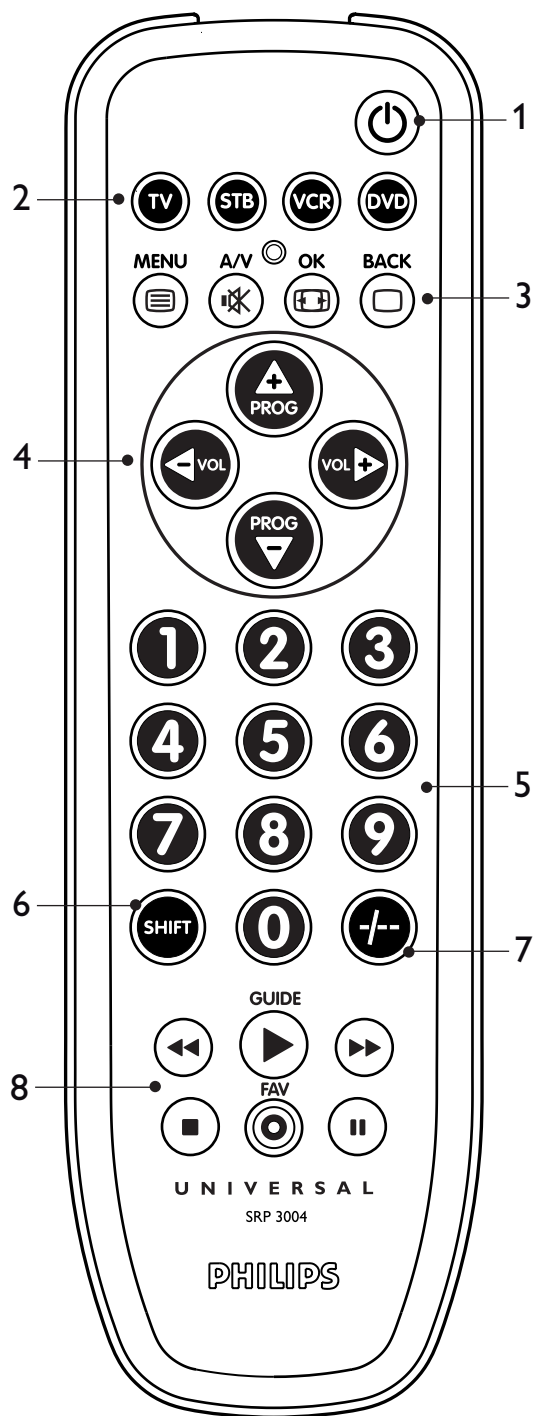

Register your product
and get support at
www.philips.com/welcome

SRP3004/53

EN User Manual

PHILIPS

Table of contents

1	Your SRP3004	3
2	Getting started	4-7
	2.1 Inserting the batteries	4
	2.2 Setting up the universal remote control	4-7
3	Using the universal remote control	8-11
	3.1 Buttons and functions	8-10
	3.2 Resetting a button to its original function	10-11
4	Service and support	11-13
	4.1 Frequently asked questions	11-13
	4.2 Need help?	13
	Helpline	13
	Brandlist	14-29
	Information to the consumer	30
	Compliance with EMF	30
	Recycling and disposal	30
	Battery information	30