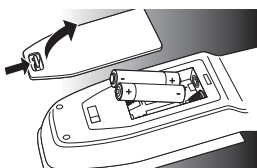

2 Getting started

2.1 Inserting the batteries

- Insert 2 AAA type batteries, noting the + and - configuration in the battery compartment.