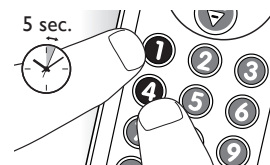

1. 3 Keep buttons and pressed **simultaneously for 5 seconds**.
   - The remote control is now in setup mode.

1. 4 **Press and hold** the button that does not function and **immediately** release it when the device responds.
   - If the button still does not function as expected, try pressing it again for a longer period of time.

1. 5 Press the device selection button **twice** to save your settings and exit setup mode.
   - When no button is pressed for 5 minutes or more, the remote control will exit setup mode, automatically saving all your settings.