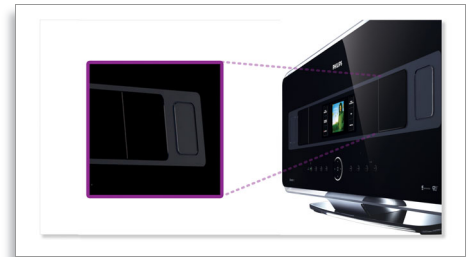

USB Direct-MP3/WMA

With the USB Direct mode, you can simply select the music on a USB device and playback all your content. All you have to do is plug in

your USB device to playback music or export content from the device.

Universal Plug & Play

Universal Plug & Play is an industry standard technology that lets you connect to any Universal Plug & Play enabled device to receive or transmit music. Your Wireless Music Center utilizes Universal Plug & Play to ensure an easy and standard way to connect to other Universal Plug & Play enabled devices. You can easily connect your Wireless Music Center to other media devices to receive or to transfer content.

Super Sound Panel

Super Sound Panel is an innovative, flat speaker panel that uses cutting-edge technology to provide high quality, full-range audio from a flat and compact speaker unit.

Specifications

Sound