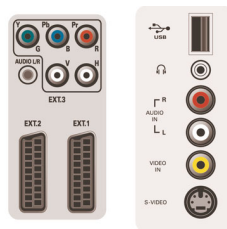

- Multimedia connections: USB (streaming video capable)
- Playback Formats: MP3, Slideshow files (.alb), JPEG Still pictures, MPEG2

Tuner/Reception/Transmission

- Aerial Input: 75 ohm coaxial (IEC75)
- TV system: PAL B/G, PAL D/K, SECAM B/G, SECAM D/K, SECAM L/L'
- Video Playback: NTSC, SECAM, PAL
- Tuner bands: Hyperband, S-Channel, UHF, VHF

Connectivity

- Ext 1 Scart: Audio L/R, CVBS in/out, RGB
- Ext 2 Scart: Audio L/R, CVBS in/out, RGB, S-video in
- Ext 3: YPbPr
- Ext 4: HDMI
- Ext 5: HDMI
- Front / Side connections: Audio L/R in, CVBS in,

Headphone Out, S-video in, USB

- Other connections: Analog audio Left/Right out, S/PDIF in (coaxial), S/PDIF out (coaxial)

Power

- Ambient temperature: 5 °C to 40 °C
- Mains power: AC 220 - 240 V +/- 10%
- Power consumption: 128 W
- Standby power consumption: <1W

Accessories

- Included accessories: Table top stand, Power cord, User Manual, Registration card, Warranty certificate, Remote Control, Batteries for remote control
- Optional accessories: Floor stand

Dimensions

- Set dimensions (W x H x D): 804.9 x 546.5 x 117.6 mm
- Set dimensions with stand (W x H x D): 804.9 x 609 x 210 mm
- Product weight: 14.4 kg
- Product weight (+stand): 22.6 kg
- Box dimensions (W x H x D): 877 x 641 x 267 mm
- Weight incl. Packaging: 22.6 kg
- Wall mount compatible: 200 x 100 mm

Stereo system					Transmission system					
2CS DK	NICAM DK	2CS BG	NICAM I	NICAM LL'	PAL BG	PAL D/K	PAL I	SECAM BG	SECAM DK	SECAM LL'
•	•	•	•	•	•	•	•	•	•	•

Issue date 2022-07-14

Version: 4.0.9

12 NC: 8670 000 26329
EAN: 87 12581 30815 5

© 2022 Koninklijke Philips N.V.
All Rights reserved.

Specifications are subject to change without notice.
Trademarks are the property of Koninklijke Philips N.V.
or their respective owners.

www.philips.com