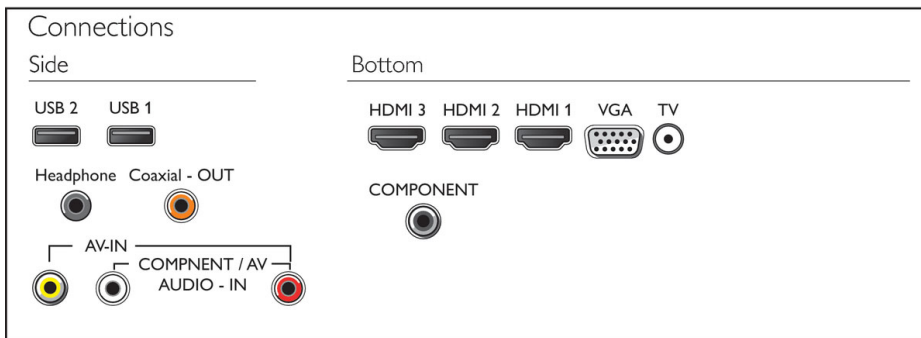

Multimedia Applications

- Video Playback Formats: MPEG-2, MPEG-4

- Subtitles Formats Support: .SRT, .ASS
- Music Playback Formats: AAC, MP3
- Picture Playback Formats: JPEG, PNG, BMP

Supported Display Resolution

- Computer inputs: up to 1920x1080 @ 60Hz
- Video inputs: 24, 25, 30, 50, 60 Hz, up to 1920x1080p

Tuner/Reception/Transmission

- Digital TV: DVB-T/T2, DVB-S/S2, DVB-S2
- MPEG Support: MPEG2, MPEG4
- Video Playback: PAL, SECAM

Power

- Mains power: AC 100- 240 V 50/60Hz
- Ambient temperature: 5 °C to 35 °C
- Standby power consumption: < 0.5 W
- Power Saving Features: Auto switch-off timer, Eco mode, Picture mute (for radio)

Dimensions

- Box dimensions (W x H x D): 835 x 514 x 140 mm
- Set dimensions (W x H x D): 732 x 430 x 72 mm
- Set dimensions with stand (W x H x D): 732 x 472 x 142 mm
- Product weight: 4.2 kg
- Product weight (+stand): 4.5 kg
- Weight incl. Packaging: 6 kg
- VESA wall mount compatible: 100 x 100 mm
- Compatible wall mount: 100 x 100mm

Accessories

- Included accessories: Remote Control, 2 x AAA Batteries, Table top stand, Power cord, Quick start guide, Legal and safety brochure, Warranty Leaflet, User Manual

Issue date 2019-12-29

Version: 3.0.1

12 NC: 8670 001 44859
EAN: 87 18863 01201 7

© 2019 Koninklijke Philips N.V.
All Rights reserved.

Specifications are subject to change without notice.
Trademarks are the property of Koninklijke Philips N.V.
or their respective owners.

www.philips.com

* Energy consumption in kWh per year, based on the power consumption of the television operating 4 hours per day for 365 days. The actual energy consumption will depend on how the television is used.
* The TV supports DVB reception for 'Free to air' broadcast. Specific DVB operators may not be supported. An up to date list can be found in the FAQ section of the Philips support website. For some operators Conditional Access and subscription are required. Contact your operator for more information.
* (Philips) only compatible with specific Philips player device.