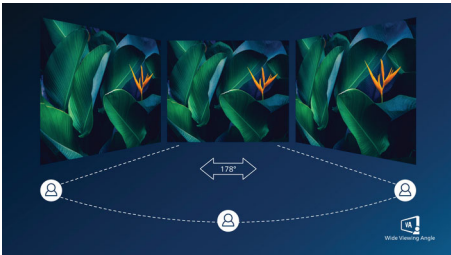

VA display

Philips VA LED display uses an advanced multi-domain vertical alignment technology which gives you super-high static contrast ratios for extra vivid and bright images. While standard office applications are handled with ease, it is especially suitable for photos, web-browsing, movies, gaming, and demanding graphical applications. It's optimized pixel management technology gives you 178/178 degree extra wide viewing angle, resulting in crisp images.