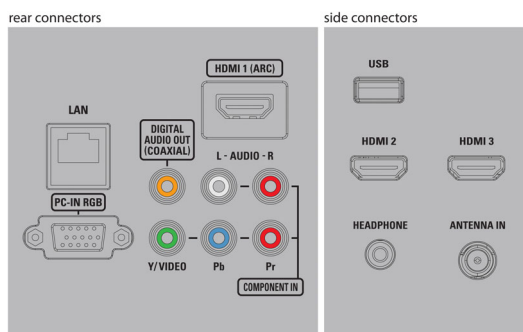

Tuner/Reception/Transmission

- Aerial Input: 75 ohm F-type
- TV system: ATSC, NTSC
- Video Playback: NTSC
- Tuner bands: UHF, VHF

Connectivity

- AV 1: CVBS in, Shared audio L/R in
- AV 2: YPbPr, Shared audio L/R in
- HDMI 1: HDMI, Shared audio L/R in
- HDMI 2: HDMI, Shared audio L/R in
- HDMI 3: HDMI, Shared audio L/R in
- EasyLink (HDMI-CEC): One touch play, Power status, System info (menu language), System audio control, System standby, Remote control pass-through
- Audio Output - Digital: Coaxial (cinch)
- Other connections: Ethernet, PC-In VGA, Wi-Fi(built-in), Headphone out
- USB: USB

Power

- Mains power: 120V/60Hz
- Power consumption: 60 W
- Standby power consumption: < 0.5W
- Ambient temperature: 5°C to 40°C (41°F to 104°F)

Dimensions

- Set dimensions in inch (W x H x D): 35.91 x 21.34 x 2.36 inch
- Set dimensions with stand in inch (W x H x D): 35.91 x 23.13 x 8.43 inch
- Product weight (lb): 18.96
- Product weight (+stand) (lb): 22.05 lb
- Box dimensions in inch (W x H x D): 42.32 x 25.00 x 4.69 inch
- Weight incl. Packaging (lb): 27.12
- VESA wall mount compatible: 300 x 300 mm

Accessories

- Included accessories: Table top stand, Quick start guide, User Manual, Registration card, Remote Control, Batteries for remote control

Issue date 2013-09-12

Version: 5.2.1

12 NC: 8670 001 02222
UPC: 6 09585 23318 8