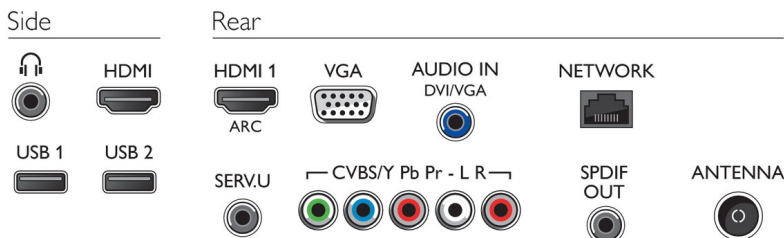

- type, PC-in VGA + Audio L/R in
- HDMI features: Audio Return Channel
- EasyLink (HDMI-CEC): Remote control pass-through, System audio control, System standby, Plug & play add to Homescreen, Auto subtitle shift (Philips), Pixel Plus link (Philips), One touch play

Multimedia Applications

- Video Playback Formats: Containers: AVI, MKV, H264/MPEG-4 AVC, MPEG-1, MPEG-2, MPEG-4, WMV9/VC1
- Music Playback Formats: AAC, MP3, WMA (v2 up to v9.2)
- Picture Playback Formats: JPEG

Supported Display Resolution

- Computer inputs: up to 1920x1080 @ 60Hz
- Video inputs: 24, 25, 30, 50, 60 Hz, up to 1920x1080p

Tuner/Reception/Transmission

- Digital TV: DGTVi, SATVD
- Video Playback: NTSC, PAL

Power

- Mains power: AC 120-240V 50-60Hz
- Ambient temperature: 5 °C to 35 °C
- Standby power consumption: < 0.5 W
- Power Saving Features: Auto switch-off timer, Eco mode, Picture mute (for radio)
- Power consumption: 83 W

Dimensions

- Box dimensions (W x H x D): 980 x 620 x 150 mm
- Set dimensions (W x H x D): 891 x 540 x 71.6 mm
- Set dimensions with stand (W x H x D): 891 x 583 x 230 mm
- Product weight: 8.4 kg
- Product weight (+stand): 9.8 kg
- Weight incl. Packaging: 12.26 kg
- Compatible wall mount: 200 x 200mm

Accessories

- Included accessories: Remote Control, 2 x AAA Batteries, Power cord, Quick start guide, Legal and safety brochure, Warranty Leaflet, Wi-Fi USB Adapter PTA127

- Optional accessories: Philips TV camera PTA317

Issue date 2019-06-22

Version: 4.0.3

12 NC: 8670 001 02784
EAN: 87 12581 68717 5

© 2019 Koninklijke Philips N.V.
All Rights reserved.

Specifications are subject to change without notice.
Trademarks are the property of Koninklijke Philips N.V.
or their respective owners.

www.philips.com

* MyRemote app and related functionalities varies per TV model and country, as well as smart device model and OS. For more detail, please visit: www.philips.com/TV.

* Compatibility depends on wifi miracast certification Android 4.2 or later. For more details please refer to your device documentation.

* For smart TV app, visit www.philips.com/TV to discover the services offering in your country

* USB recording for digital channels only, recordings may be limited by broadcast copy protection (CI+). Country and channel restrictions may apply.

* Philips TV camera (PTA317) is sold separately.

* Software upgrade required for HbbTV, Multiroom client and server, Netflix and myRemote app.

* EPG and actual visibility (up to 8 days) is country and operator dependent.