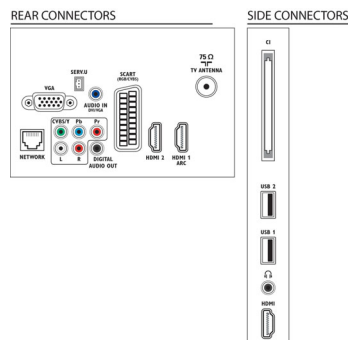

- Computer inputs: up to 1920x1080 @ 60Hz
- Video inputs: 24, 25, 30, 50, 60 Hz, up to 1920x1080p

Convenience

- Ease of Installation: Device connection wizard, Settings assistant wizard
- Ease of Use: One-stop Home button, Onscreen Usermanual
- Screen Format Adjustments: 4:3, Autofill, Autozoom, Movie expand 14:9, Movie expand 16:9, Subtitle Zoom, Super Zoom, Unscaled, Widescreen
- Teletext: 1000 page Smart Text
- Firmware upgradeable: Firmware auto upgrade wizard, Firmware upgradeable via USB

Tuner/Reception/Transmission

- Digital TV: DVB-C MPEG2*, DVB-C MPEG4*, DVB-T MPEG2*, DVB-T MPEG4*
- Video Playback: NTSC, PAL, SECAM

Power

- Mains power: 220-240V; 50Hz
- Ambient temperature: 5 °C to 35 °C
- Energy Label Class: A+
- Eu Energy Label power: 47 W
- Annual energy consumption: 69 kWh
- Standby power consumption: < 0.3W
- Power Saving Features: Eco mode, Picture mute (for radio)

Dimensions

- Box dimensions (W x H x D): 1065 x 635 x 155 mm
- Set dimensions (W x H x D): 886.4 x 540.4 x 38 mm
- Set dimensions with stand (W x H x D): 886.4 x 577 x 210 mm
- Product weight: 12.8 kg
- Product weight (+stand): 15.24 kg
- Weight incl. Packaging: 17.6 kg
- Compatible wall mount: 200 x 200mm

Accessories

- Included accessories: Power cord, Remote Control, 2 x AAA Batteries, Table top stand, Quick start guide, Legal and safety brochure, Warranty Leaflet
- Optional accessories: Wireless USB adaptor (PTA01)

Issue date 2020-07-13

Version: 5.0.4

12 NC: 8670 000 92871
EAN: 87 12581 65321 7

© 2020 Koninklijke Philips N.V.
All Rights reserved.

Specifications are subject to change without notice.
Trademarks are the property of Koninklijke Philips N.V.
or their respective owners.

www.philips.com

* DivX Certified® to play DivX® video up to HD 1080p, including premium content.
* The TV supports DVB reception for 'Free to air' broadcast. Specific DVB operators may not be supported. An up to date list can be found in the FAQ section of the Philips support website. For some operators Conditional Access and subscription are required. Contact your operator for more information.
* Energy consumption in kWh per year, based on the power consumption of the television operating 4 hours per day for 365 days. The actual energy consumption will depend on how the television is used.