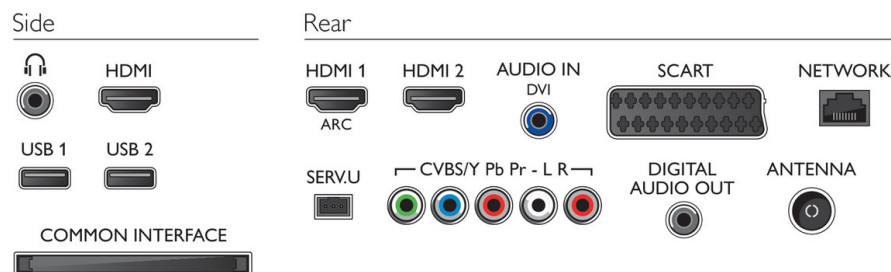

Multimedia Applications

- Video Playback Formats: Containers: AVI, MKV, H264/MPEG-4 AVC, MPEG-1, MPEG-2, MPEG-4, WMV9/VC1
- Music Playback Formats: AAC, MP3, WMA (v2 up to v9.2)
- Picture Playback Formats: JPEG

Supported Display Resolution

- Computer inputs: up to 1920x1080 @ 60Hz
- Video inputs: 24, 25, 30, 50, 60 Hz, up to 1920x1080p

Tuner/Reception/Transmission

- Digital TV: DVB-T/T2/C
- MPEG Support: MPEG2, MPEG4
- Video Playback: NTSC, PAL, SECAM

Power

- Mains power: AC 220 - 240 V 50/60Hz
- Ambient temperature: 5 °C to 35 °C
- Energy Label Class: A+
- Eu Energy Label power: 47 W
- Annual energy consumption: 69 kWh
- Standby power consumption: < 0.3 W
- Power Saving Features: Auto switch-off timer, Eco mode, Picture mute (for radio)
- Off mode power consumption: < 0.3 W

Dimensions

- Box dimensions (W x H x D): 970 x 625 x 133 mm
- Set dimensions (W x H x D): 891 x 537 x 40.5 mm
- Set dimensions with stand (W x H x D): 891 x 584 x 190 mm
- Product weight: 10 kg
- Product weight (+stand): 12 kg

Issue date 2019-06-22

Version: 7.0.4

12 NC: 8670 000 98677
EAN: 87 12581 67151 8

© 2019 Koninklijke Philips N.V.
All Rights reserved.

Specifications are subject to change without notice.
Trademarks are the property of Koninklijke Philips N.V.
or their respective owners.

www.philips.com

- Weight incl. Packaging: 14.1 kg
- Compatible wall mount: 200 x 200mm

Accessories

- Included accessories: Remote Control, 2 x AAA Batteries, Table top stand, Power cord, Quick start guide, Legal and safety brochure, Warranty Leaflet

* MyRemote app and related functionalities varies per TV model and country, as well as smart device model and OS. For more detail, please visit: www.philips.com/TV.

* Compatibility depends on wifi miracast certification Android 4.2 or later. For more details please refer to your device documentation.

* For smart TV app, visit www.philips.com/TV to discover the services offering in your country

* USB recording for digital channels only, recordings may be limited by broadcast copy protection (CI+). Country and channel restrictions may apply.

* Philips TV camera (PTA317) is sold separately.

* The TV supports DVB reception for 'Free to air' broadcast. Specific DVB operators may not be supported. An up to date list can be found in the FAQ section of the Philips support website. For some operators Conditional Access and subscription are required. Contact your operator for more information.

* Energy consumption in kWh per year, based on the power consumption of the television operating 4 hours per day for 365 days. The actual energy consumption will depend on how the television is used.

* EPG and actual visibility (up to 8 days) is country and operator dependent.