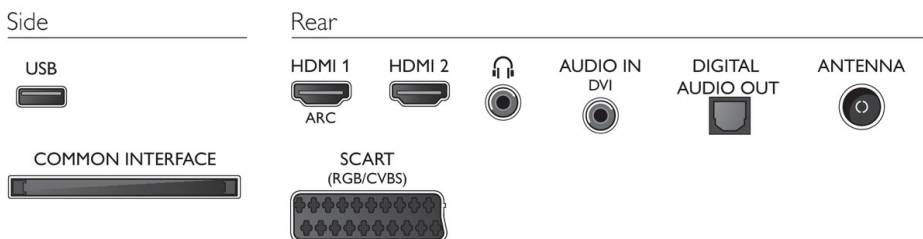

Multimedia Applications

- Video Playback Formats: Containers: AVI, MKV, H264/MPEG-4 AVC, MPEG-1, MPEG-2, MPEG-4, WMV9/VC1

- Subtitles Formats Support: .AAS, .SMI, .SRT, .SSA, .SUB, .TXT
- Music Playback Formats: AAC, AMR, LPCM, M4A, MP3, MPEG1 L1/2, WMA (v2 up to v9.2)
- Picture Playback Formats: JPEG, BMP, GIF, JPS, PNG, PNS

Supported Display Resolution

- Computer inputs: up to 1920x1080 @ 60Hz
- Video inputs: 24, 25, 30, 50, 60 Hz, up to 1920x1080p

Tuner/Reception/Transmission

- Digital TV: DVB-T/C
- MPEG Support: MPEG2, MPEG4
- Video Playback: NTSC, PAL, SECAM

Power

- Mains power: AC 220 - 240 V 50/60Hz
- Ambient temperature: 5 °C to 35 °C
- Eu Energy Label power: 47 W
- Annual energy consumption: 68 kWh
- Standby power consumption: < 0.3 W
- Power Saving Features: Auto switch-off timer, Eco mode, Picture mute (for radio)
- Off mode power consumption: < 0.3 W

Dimensions

- Box dimensions (W x H x D): 970 x 597 x 133 mm
- Set dimensions (W x H x D): 904 x 523 x 88 mm
- Set dimensions with stand (W x H x D): 904 x 571 x 243 mm
- Product weight: 7.7 kg
- Product weight (+stand): 9.9 kg
- Weight incl. Packaging: 11.3 kg
- VESA wall mount compatible: 200 x 200 mm

Accessories

- Included accessories: Remote Control, Table top stand, Power cord, Quick start guide, Legal and safety brochure, Warranty Leaflet

Connections

Issue date 2019-06-10

Version: 4.0.1

12 NC: 8670 001 13883
EAN: 87 12581 71839 8

© 2019 Koninklijke Philips N.V.
All Rights reserved.

Specifications are subject to change without notice.
Trademarks are the property of Koninklijke Philips N.V.
or their respective owners.

www.philips.com

* Software upgrade required for Pause TV and USB recording. For more details about the software update, please visit www.philips.com/TV and click on support.

* The TV supports DVB reception for 'Free to air' broadcast. Specific DVB operators may not be supported. An up to date list can be found in the FAQ section of the Philips support website. For some operators Conditional Access and subscription are required. Contact your operator for more information.

* Energy consumption in kWh per year, based on the power consumption of the television operating 4 hours per day for 365 days. The actual energy consumption will depend on how the television is used.

* EPG and actual visibility (up to 8 days) is country and operator dependent.

* (Philips) only compatible with specific Philips player device.