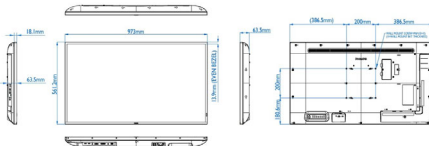

Operating conditions

- Temperature range (operation): 0 ~ 40 °C
- Temperature range (storage): -20 ~ 60 °C
- MTBF: 50,000 hour(s)
- Humidity range (operation)[RH]: 20 ~ 80% RH (No condensation)
- Humidity range (storage) [RH]: 5 ~ 95% RH (No condensation)
- Altitude: 0 ~ 3000 m

Power

- Mains power: 100 - 240V~, 50/60Hz
- Standby power consumption: <0.5 W
- Consumption (Max): 152 W
- Consumption (Typical): 108 W
- Power Saving Features: Smart Power
- Energy Label Class: G

Sound

- Built-in speakers: 2 x 10W RMS

Multimedia Applications

- USB Playback Video: H.264, MPEG, H.263, H.265
- USB Playback Picture: BMP, JPEG, PNG
- USB Playback Audio: AAC, HEAAC, MPEG

Accessories

- Included accessories: AC Power Cord, RS232 cable, Remote Control, Batteries for remote control, Quick start guide
- Included Accessories: IR sensor cable (1.8 m) (x1), RS232 daisy-chain cable, Philips logo (x1), USB Cover and screw (x2)
- Stand: BM05922(optional)

Miscellaneous

- Warranty: 3 year warranty
- On-Screen Display Languages: English, French, German, Italian, Polish, Russian, Spanish, Turkish, Simplified Chinese, Traditional Chinese, Arabic, Japanese
- Regulatory approvals: CE, CB, BSMI, CU, EPA, ETL, FCC, Class A, VCCI, J-Moss

Internal Player

- CPU: Dual core cortex A53 1.1G Hz, Dual core cortex A73 1.15G Hz
- GPU: ARM Mali G51
- Memory: 2GB DDR3, 8GB

Issue date 2022-09-03

Version: 7.0.1

12 NC: 8670 001 66107
EAN: 87 12581 76535 4

© 2022 Koninklijke Philips N.V.
All Rights reserved.

Specifications are subject to change without notice.
Trademarks are the property of Koninklijke Philips N.V.
or their respective owners.

www.philips.com