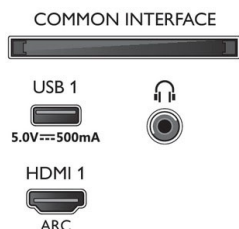

EU Energy card

- EPREL registration numbers: 580722
- Diagonal screen size (inch): 43
- Diagonal screen size (metric): 108
- Energy class for SDR: G
- On mode power demand for SDR: 74 Kwh/1000h
- Energy class for HDR: G
- Networked standby mode: <2.0 W
- On mode power demand for HDR: 111 Kwh/1000h
- Off mode power consumption: n.a.
- Panel technology used: LED LCD

Sound

- Output power (RMS): 20W
- Sound Enhancement: Clear Dialogue, Dolby

- Atmos, Auto Volume Leveler, Dolby Bass Enhancement
- Speaker configuration: 2x10W full range speaker

Dimensions

- Box dimensions (W x H x D): 1070.0 x 650.0 x 140.0 mm
- Set dimensions (W x H x D): 958.4 x 560.2 x 82.1 mm
- Set dimensions with stand (W x H x D): 958.4 x 590.2 x 226.6 mm
- Stand dimensions (W x H x D): 730.0 x 30.0 x 220.9 mm
- Product weight: 7.6 kg
- Product weight (+stand): 7.8 kg
- VESA wall mount compatible: 100 x 200 mm
- Weight incl. Packaging: 10.1 kg

Design

- Colors of TV: Matt black bezel
- Stand design: Matt black wedge sticks

Accessories

- Included accessories: Remote Control, 2 x AAA Batteries, Power cord, Quick start guide, Legal and safety brochure, Table top stand

Connections

Side

Bottom

Issue date 2022-01-02

Version: 8.2.1

12 NC: 8670 001 74654
EAN: 87 18863 02815 5

© 2022 Koninklijke Philips N.V.
All Rights reserved.

Specifications are subject to change without notice.
Trademarks are the property of Koninklijke Philips N.V.
or their respective owners.