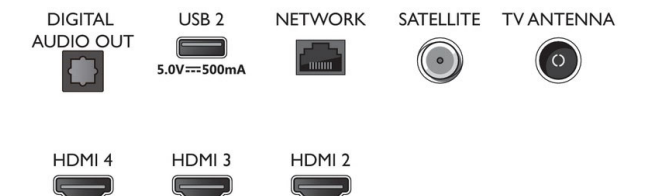

Bottom

Issue date 2022-01-02

Version: 8.2.1

12 NC: 8670 001 74654
EAN: 87 18863 02815 5

© 2022 Koninklijke Philips N.V.
All Rights reserved.

Specifications are subject to change without notice.
Trademarks are the property of Koninklijke Philips N.V.
or their respective owners.

www.philips.com

* EPG and actual visibility (up to 8 days) is country and operator dependent.

* Energy consumption in kWh per year, based on the power consumption of the television operating 4 hours per day for 365 days. The actual energy consumption will depend on how the television is used.

* The TV supports DVB reception for 'Free to air' broadcast. Specific DVB operators may not be supported. An up to date list can be found in the FAQ section of the Philips support website. For some operators Conditional Access and subscription are required. Contact your operator for more information.

* Philips TV Remote app and related functionalities vary per TV model, operator, and country, as well as smart device model and OS. For more details please visit: www.philips.com/TVRemoteapp.

* Smart TV app offerings vary per TV model and country. For more details please visit: www.philips.com/smarttv.

* This television contains lead only in certain parts or components where no technology alternatives exist in accordance with existing exemption clauses under the RoHS Directive.

* Amazon Prime is available in selected languages and countries.

* Disney+ subscription required. Subject to terms at <https://www.disneyplus.com> (c) 2020 Disney and its related entities.

* Disney+ is available in selected languages and countries.

* Google Assistant is available on Philips Android TVs running on Android O (8) or higher OS version. Google Assistant is available in selected languages and countries.

* Netflix subscription required. Subject to terms at <https://www.netflix.com>