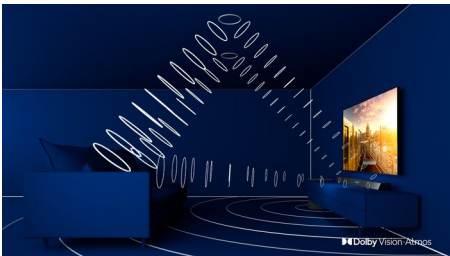

Dolby Vision + Dolby Atmos

Support for Dolby's premium sound and video formats means the HDR content you watch

will look-and sound-glorious. You'll enjoy a picture that reflects the director's original intentions and experience spacious sound with real clarity and depth.