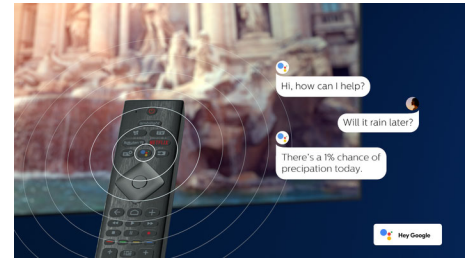

Dolby Vision + Dolby Atmos

Support for Dolby's premium sound and video formats means the HDR content you watch will look-and sound-glorious. You'll enjoy a picture that reflects the director's original intentions and experience spacious sound with real clarity and depth.

AI voice control

Push a button on the remote to talk to the Google Assistant. Control the TV or Google Assistant-compatible smart home devices with your voice. Or ask Alexa to control the TV via Alexa-enabled devices.