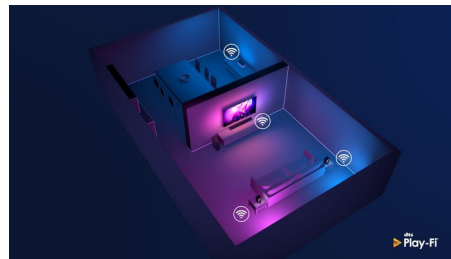

DTS Play-Fi compatible

With DTS Play-Fi on your Philips TV you can connect to compatible speakers in any room. Got wireless speakers in the kitchen? Listen to the movie while you make a snack, or keep up with the sports commentary while you get everyone drinks.

Remote with QWERTY keyboard

Your TV's remote control has a full QWERTY-based keyboard integrated into its rear side, making text input a whole lot quicker. Typing passwords for your streaming accounts, searching for content, and entering web addresses has never been easier.