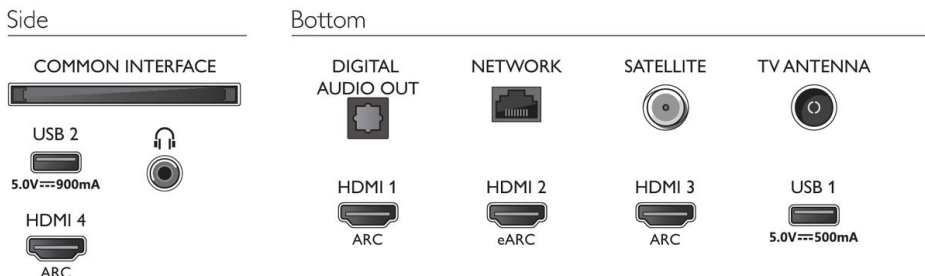

Connections

Issue date 2022-07-02

Version: 10.3.1

12 NC: 8670 001 74943
EAN: 87 18863 02873 5

© 2022 Koninklijke Philips N.V.
All Rights reserved.

Specifications are subject to change without notice.
Trademarks are the property of Koninklijke Philips N.V.
or their respective owners.

www.philips.com

* EPG and actual visibility (up to 8 days) is country and operator dependent.

* Android App offerings vary per country. For more details please visit your local Google Play Store.

* The TV supports DVB reception for 'Free to air' broadcast. Specific DVB operators may not be supported. An up to date list can be found in the FAQ section of the Philips support website. For some operators Conditional Access and subscription are required. Contact your operator for more information.

* Philips TV Remote app and related functionalities vary per TV model, operator, and country, as well as smart device model and OS. For more details please visit: www.philips.com/TVRemoteapp.

* Smart TV app offerings vary per TV model and country. For more details please visit: www.philips.com/smarttv.

* USB recording for digital channels only, recordings may be limited by broadcast copy protection (CI+). Country and channel restrictions may apply.

* This television contains lead only in certain parts or components where no technology alternatives exist in accordance with existing exemption clauses under the RoHS Directive.

* Memory size (Flash) : 16G, the actual available disc space may differ (dependant on e.g. (pre-)installed apps, installed operating system, etc.)

* Google Assistant is available on Philips Android TVs running on Android O (8) or higher OS version. Google Assistant is available in selected languages and countries.

* Amazon Prime is available in selected languages and countries.

* Amazon, Alexa and all related logos are trademarks of Amazon.com, Inc. or its affiliates. Amazon Alexa is available in selected languages and countries.

* Netflix subscription required. Subject to terms at <https://www.netflix.com>

* Disney+ subscription required. Subject to terms at <https://www.disneyplus.com> (c) 2020 Disney and its related entities. Disney+ is available in selected languages and countries.

* Rakuten TV is available in selected languages and countries.