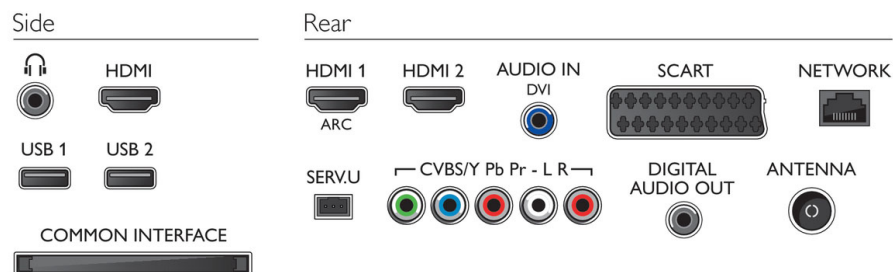

Multimedia Applications

- Video Playback Formats: Containers: AVI, MKV, H264/MPEG-4 AVC, MPEG-1, MPEG-2, MPEG-4, WMV9/VC1
- Music Playback Formats: AAC, MP3, WMA (v2 up to v9.2)
- Picture Playback Formats: JPEG

Supported Display Resolution

- Computer inputs: up to 1920x1080 @ 60Hz
- Video inputs: 24, 25, 30, 50, 60 Hz, up to 1920x1080p

Tuner/Reception/Transmission

- Digital TV: DVB-T/T2/C
- MPEG Support: MPEG2, MPEG4
- Video Playback: NTSC, PAL, SECAM

Power

- Mains power: AC 220 - 240 V 50/60Hz
- Ambient temperature: 5 °C to 35 °C
- Energy Label Class: A+
- Eu Energy Label power: 58 W
- Annual energy consumption: 85 kWh
- Standby power consumption: < 0.3 W
- Power Saving Features: Auto switch-off timer, Eco mode, Picture mute (for radio)
- Off mode power consumption: < 0.3 W

Dimensions

- Box dimensions (W x H x D): 1150 x 780 x 133 mm
- Set dimensions (W x H x D): 1135 x 674 x 36.7 mm
- Set dimensions with stand (W x H x D): 1135 x 728 x 240 mm
- Product weight: 17.2 kg
- Product weight (+stand): 19.4 kg

Issue date 2019-06-22

Version: 5.0.5

12 NC: 8670 000 98673
EAN: 87 12581 67147 1

© 2019 Koninklijke Philips N.V.
All Rights reserved.

Specifications are subject to change without notice.
Trademarks are the property of Koninklijke Philips N.V.
or their respective owners.

www.philips.com

- Weight incl. Packaging: 23.5 kg
- Compatible wall mount: 400 x 400mm

Accessories

- Included accessories: Remote Control, 2 x AAA Batteries, Table top stand, Power cord, Quick start guide, Legal and safety brochure, Warranty Leaflet

* MyRemote app and related functionalities varies per TV model and country, as well as smart device model and OS. For more detail, please visit: www.philips.com/TV.

* Compatibility depends on wifi miracast certification Android 4.2 or later. For more details please refer to your device documentation.

* For smart TV app, visit www.philips.com/TV to discover the services offering in your country

* USB recording for digital channels only, recordings may be limited by broadcast copy protection (CI+). Country and channel restrictions may apply.

* Philips TV camera (PTA317) is sold separately.

* The TV supports DVB reception for 'Free to air' broadcast. Specific DVB operators may not be supported. An up to date list can be found in the FAQ section of the Philips support website. For some operators Conditional Access and subscription are required. Contact your operator for more information.

* Energy consumption in kWh per year, based on the power consumption of the television operating 4 hours per day for 365 days. The actual energy consumption will depend on how the television is used.

* EPG and actual visibility (up to 8 days) is country and operator dependent.