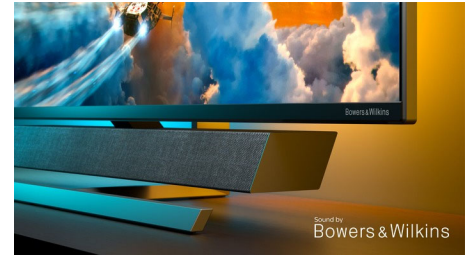

4K / 144Hz PC gaming

PC gamers who demand a true 4K gaming experience with the fastest refresh rate of

144Hz can now enjoy even smoother performance with the included connections.

Low Latency Gaming

Unlike standard TVs, Philips Momentum gaming displays are purpose-built with low lag and lightning fast pixel response as a priority and supports fast-paced, reaction time-sensitive games. The display also provides variable refresh rate (VRR) support for Xbox Series X to achieve seamlessly smooth motion.

VESA DisplayHDR 1000

VESA-certified DisplayHDR 1000 delivers a dramatically different visual experience vs. other 'HDR compatible' screens. Extreme deep blacks and bright whites contrast with brilliant colors, to bring out details that you've never experienced before. Gamers can spot enemies hiding the dark corners and shadows easily, and movie viewers can enjoy a more compelling and lifelike show. This Philips Momentum comes with several HDR modes, each optimized for your usage scenarios: HDR Game, HDR Movie, and HDR Photo.

Bowers & Wilkins speakers

A new standard for gaming audio: covered by an acoustically transparent wool-blend Kvadrat material, the integrated speaker system by legendary speaker experts Bowers & Wilkins delivers an epic sound experience. With an integrated woofer, high-quality midrange drivers and tweeters, you can feel the action around you. This Philips Momentum display also offers True Sound audio modes specially tuned by Bowers & Wilkins: simply select an audio mode to optimize your gaming, viewing or listening experience.