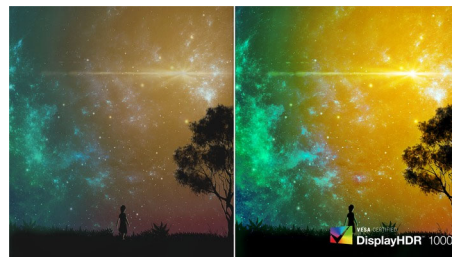

VESA DisplayHDR 1000

VESA-certified DisplayHDR 1000 delivers a dramatically different visual experience vs. other 'HDR compatible' screens. Extreme deep blacks and bright whites contrast with brilliant colors, to bring out details that you've never experienced before. Gamers can spot enemies hiding the dark corners and shadows easily, and movie viewers can enjoy a more compelling and lifelike show. This Philips Momentum comes with several HDR modes, each optimized for your usage scenarios: HDR Game, HDR Movie, and HDR Photo.