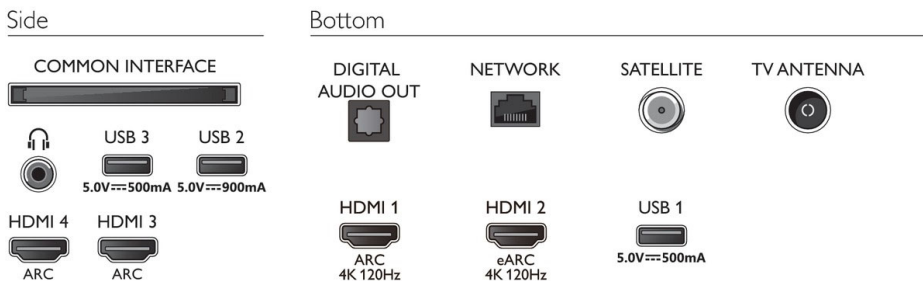

EU Energy card

- EPREL registration numbers: 589970
- Diagonal screen size (inch): 55
- Diagonal screen size (metric): 139
- Energy class for SDR: G
- On mode power demand for SDR: 105 Kwh/1000h
- Energy class for HDR: G
- On mode power demand for HDR: 89 Kwh/1000h
- Networked standby mode: <2.0 W
- Off mode power consumption: n.a.
- Panel technology used: OLED

Sound

- Audio: Output power : 50 Watt (RMS), 2.1 Channel
- Codec: AC-4, Dolby Atmos, DTS-HD(M6), Dolby Digital MS12 V2.5
- Speaker configuration: 10Wx2 mid-high speaker, 30W sub-woofer
- Sound Enhancement: A.I. Sound, Clear Dialogue, Dolby Atmos, Dolby Bass Enhancement, Dolby Volume Leveler, Night mode, A.I. EQ, DTS Play-Fi, Mimi Sound Personalization

Dimensions

- VESA wall mount compatible: 300 x 300 mm
- Box dimensions (W x H x D): 1400.0 x 860.0 x 160.0 mm
- Product weight: 19.0 kg
- Product weight (+stand): 19.4 kg
- Set dimensions (W x H x D): 1227.8 x 705.6 x 58.0 mm
- Set dimensions with stand (W x H x D): 1227.8 x 722.4 x 230.0 mm
- Stand dimensions (W x H x D): 797.5 x 19.0 x 230.0 mm
- Weight incl. Packaging: 27.9 kg

Accessories

- Included Accessories: Legal and safety brochure, Power cord, Quick start guide (x1), Remote Control, Table top stand
- Included batteries: 2 x AAA Batteries

Design

- Colors of TV: Metal bezel frame
- Stand design: Metal dark chrome facet sticks

Connections

Issue date 2021-09-20

Version: 5.1.1

12 NC: 8670 001 75001
EAN: 87 18863 02897 1

© 2021 Koninklijke Philips N.V.
All Rights reserved.

Specifications are subject to change without notice.
Trademarks are the property of Koninklijke Philips N.V.
or their respective owners.

www.philips.com

* Memory size (Flash) : 16G, the actual available disc space may differ (dependant on e.g. (pre-)installed apps, installed operating system, etc.)

* EPG and actual visibility (up to 8 days) is country and operator dependent.

* Android App offerings vary per country. For more details please visit your local Google Play Store.

* The TV supports DVB reception for 'Free to air' broadcast. Specific DVB operators may not be supported. An up to date list can be found in the FAQ section of the Philips support website. For some operators Conditional Access and subscription are required. Contact your operator for more information.

* Philips TV Remote app and related functionalities vary per TV model, operator, and country, as well as smart device model and OS. For more details please visit: www.philips.com/TVRemoteapp.

* USB recording for digital channels only, recordings may be limited by broadcast copy protection (CI+). Country and channel restrictions may apply.

* This television contains lead only in certain parts or components where no technology alternatives exist in accordance with existing exemption clauses under the RoHS Directive.

* Amazon, Alexa and all related logos are trademarks of Amazon.com, Inc. or its affiliates. Amazon Alexa is available in selected languages and countries.

* Amazon Prime is available in selected languages and countries.

* Disney+ subscription required. Subject to terms at <https://www.disneyplus.com> (c) 2020 Disney and its related entities. Disney+ is available in selected languages and countries.

* Google Assistant is available on Philips Android TVs running on Android O (8) or higher OS version. Google Assistant is available in selected languages and countries.

* Netflix subscription required. Subject to terms at <https://www.netflix.com>

* Rakuten TV is available in selected languages and countries.