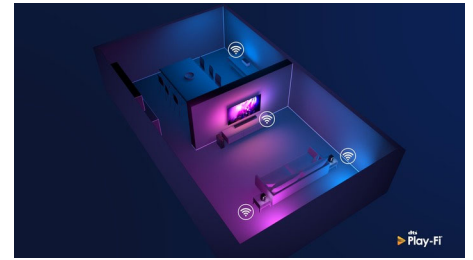

DTS Play-Fi compatible

With DTS Play-Fi on your Philips TV you can connect to compatible speakers in any room. Got wireless speakers in the kitchen? Listen to the movie while you make a snack or keep up with the sports commentary while you get everyone drinks.

AI voice control

This Philips Android TV gives you a choice of voice assistants! Control the TV via Google Home devices, or an Android TV remote app. Or ask Alexa to control the TV via Alexa-enabled devices.