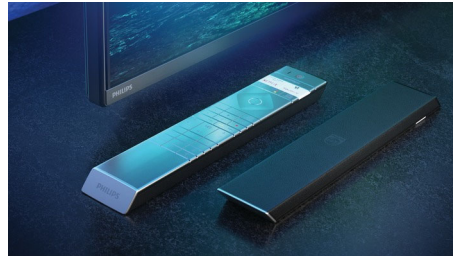

Philips OLED TV

With a Philips OLED TV, you get a wider viewing angle and a uniquely lifelike picture. Blacks are deeper. Colors are truer. Details in shadows and highlights are precisely reproduced. All major HDR formats are supported. You'll feel the full power of every scene.

Dolby Vision + Dolby Atmos

Support for Dolby's premium sound and video formats means the HDR content you watch will look-and sound-glorious. You'll enjoy a picture that reflects the director's original intentions and experience spacious sound with real clarity and depth.

Premium materials

Every inch of this TV looks and feels premium. The ultra-thin metal bezel. The metal T-bar stand in dark chrome. Or the soft, textured leather-backed remote with backlit keys-which is as good to hold as it is to use.