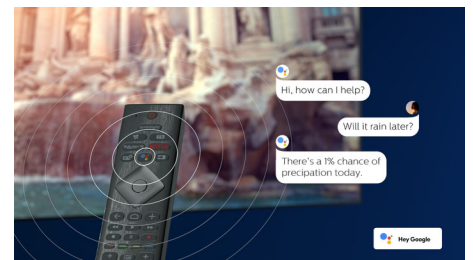

HDMI 2.1 VRR and low latency

Your Philips TV boasts the latest HDMI 2.1 connectivity and automatically switches to an ultra-low-latency setting when you start playing a game on your console. VRR and Freesync are supported for smooth fast-action gameplay. Ambilight's gaming mode brings the thrill right into the room.

AI voice control

Push a button on the remote to talk to the Google Assistant. Control the TV or Google Assistant-compatible smart home devices with your voice. Or ask Alexa to control the TV via Alexa-enabled devices.