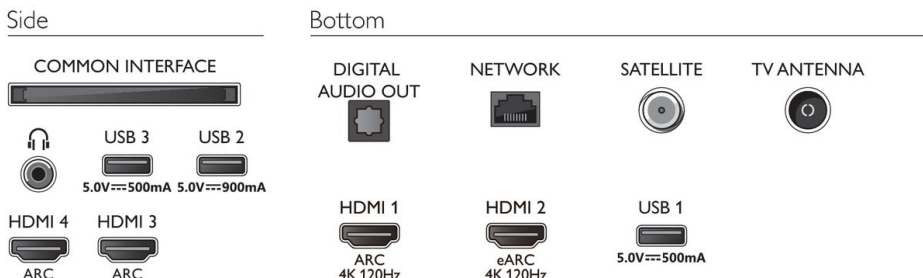

EU Energy card

- EPREL registration numbers: 667397
- Diagonal screen size (inch): 55
- Diagonal screen size (metric): 139
- Energy class for SDR: G
- On mode power demand for SDR: 110 Kwh/1000h
- Energy class for HDR: G
- On mode power demand for HDR: 94 Kwh/1000h
- Networked standby mode: <2.0 W
- Off mode power consumption: n.a.
- Panel technology used: OLED

Sound

- Audio: Output power : 50 Watt (RMS), 2.1 Channel
- Codec: AC-4, Dolby Atmos, DTS-HD(M6), Dolby Digital MS12 V2.5
- Speaker configuration: 10Wx2 mid-high speaker, 30W sub-woofer
- Sound Enhancement: A.I. Sound, Clear Dialogue, Dolby Atmos, Dolby Bass Enhancement, Dolby

Volume Leveler, Night mode, A.I. EQ, DTS Play-Fi, Mimi Sound Personalization

Dimensions

- Wall mount compatible: 300 x 300 mm
- Box dimensions (W x H x D): 1400.0 x 860.0 x 160.0 mm
- Product weight: 18.6 kg
- Product weight (+stand): 22.3 kg
- Set dimensions (W x H x D): 1227.8 x 705.6 x 68.0 mm
- Set dimensions with stand (W x H x D): 1227.8 x 772.0 x 244.8 mm
- Stand dimensions (W x H x D): 750.0 x 70.0 x 244.8 mm
- Weight incl. Packaging: 28.6 kg

Accessories

- Included Accessories: Legal and safety brochure, Power cord, Quick start guide (x1), Remote Control, Table top stand
- Included batteries: 2 x AAA Batteries

Design

- Colors of TV: Gun metal gray frame
- Stand design: Metal dark chrome wedge stand

Connections

Issue date 2022-07-14

Version: 11.4.1

12 NC: 8670 001 75018
EAN: 87 18863 02901 5

© 2022 Koninklijke Philips N.V.
All Rights reserved.

Specifications are subject to change without notice.
Trademarks are the property of Koninklijke Philips N.V.
or their respective owners.

www.philips.com

- Philips OLED TV panels have been certified as flicker-free and discomfort glare free by UL.
- Memory size (Flash) : 16G, the actual available disc space may differ (dependant on e.g. (pre-)installed apps, installed operating system, etc.)
- EPG and actual visibility (up to 8 days) is country and operator dependent.
- Android App offerings vary per country. For more details please visit your local Google Play Store.
- The TV supports DVB reception for 'Free to air' broadcast. Specific DVB operators may not be supported. An up to date list can be found in the FAQ section of the Philips support website. For some operators Conditional Access and subscription are required. Contact your operator for more information.
- Philips TV Remote app and related functionalities vary per TV model, operator, and country, as well as smart device model and OS. For more details please visit: www.philips.com/TVRemoteapp.
- USB recording for digital channels only, recordings may be limited by broadcast copy protection (CI+). Country and channel restrictions may apply.
- This television contains lead only in certain parts or components where no technology alternatives exist in accordance with existing exemption clauses under the RoHS Directive.
- Amazon, Alexa and all related logos are trademarks of Amazon.com, Inc. or its affiliates. Amazon Alexa is available in selected languages and countries.
- Amazon Prime is available in selected languages and countries.
- Disney+ subscription required. Subject to terms at <https://www.disneyplus.com> (c) 2020 Disney and its related entities. Disney+ is available in selected languages and countries.
- Google Assistant is available on Philips Android TVs running on Android O (8) or higher OS version. Google Assistant is available in selected languages and countries.
- Netflix subscription required. Subject to terms at <https://www.netflix.com>
- Rakuten TV is available in selected languages and countries.