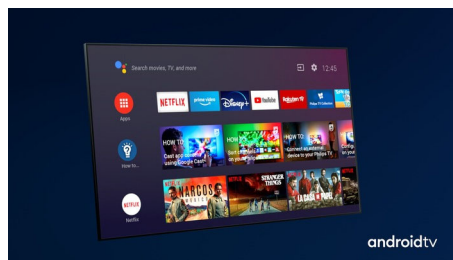

Simply smart. Android TV

Your Philips Android TV gives you the content you want-when you want it. You can customize the home screen to display your favorite apps, making it simple to start streaming the movies and shows you love. Or pick up where you left off.