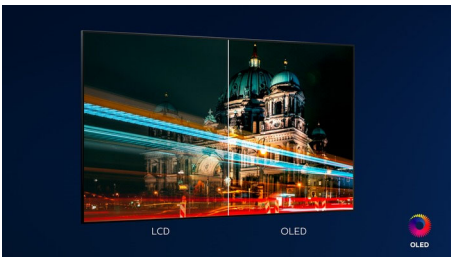

Philips OLED TV

With a Philips OLED TV, you get a wider viewing angle and a uniquely lifelike picture. Blacks are deeper. Colors are truer. Details in shadows and highlights are precisely reproduced. All major HDR formats are supported. You'll feel the full power of every scene.