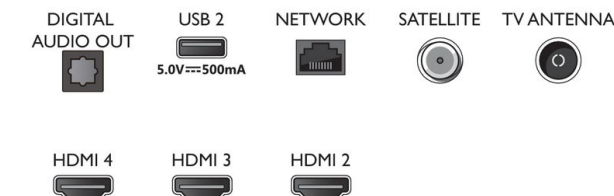

Design

- Colors of TV: Anthracite grey bezel
- Stand design: Anthracite grey v sticks

Accessories

- Included accessories: Remote Control, 2 x AAA Batteries, Power cord, Quick start guide, Legal and safety brochure, Table top stand

Connections

Side

Bottom

Issue date 2021-10-05

Version: 11.3.1

12 NC: 8670 001 74742
EAN: 87 18863 02834 6

© 2021 Koninklijke Philips N.V.
All Rights reserved.

Specifications are subject to change without notice.
Trademarks are the property of Koninklijke Philips N.V.
or their respective owners.