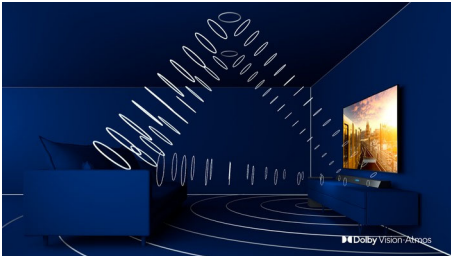

4K UHD Android TV

3-sided Ambilight TV Major HDR formats supported, Dolby Vision and Dolby Atmos, 139 cm (55") Android TV

Highlights

3-sided Ambilight

With Philips Ambilight every moment feels closer. Intelligent LEDs around the edge of the TV respond to the on-screen action and emit an immersive glow that's simply captivating. Experience it once and wonder how you enjoyed TV without it.

Dolby Vision + Dolby Atmos

Support for Dolby's premium sound and video formats means the HDR content you watch will look-and sound-glorious. You'll enjoy a picture that reflects the director's original