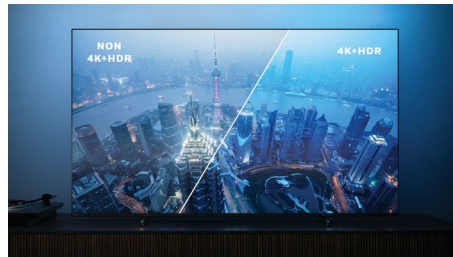

Supports all major HDR formats

Your Philips 4K UHD TV is compatible with all major HDR formats, including Dolby Vision.

55PUS7906/12

Whether it's a must-watch series or the latest video game, shadows will be deeper. Bright surfaces will shine. Colors will be truer.

HDMI connectivity

Ready for gaming

Your Philips TV boasts the latest HDMI connectivity, and the TV automatically switches to a low latency setting when you start playing a game on your console. Ambilight's gaming mode brings the thrill right into the room.

Slim, attractive design

Looking for a TV that fits with your room? This 4K smart TV is dressed for the occasion! The virtually bezel-free screen goes with just about any interior scheme. While the slim feet make it seem as if the screen is floating above your TV unit or table.

Dolby Vision Atmos

androidtv