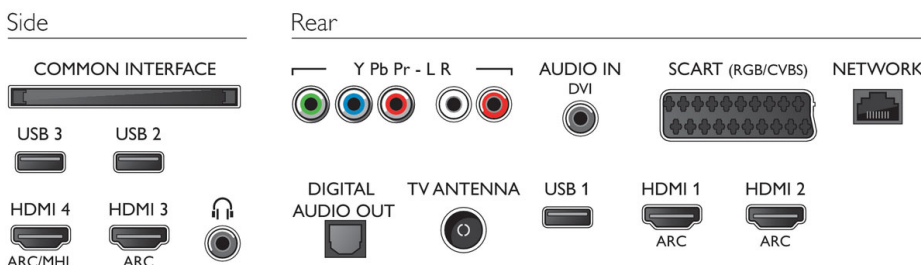

Dimensions

- TV stand width distance: 827.36 mm
- Box dimensions (W x H x D): 1420 x 840 x 160 mm
- Set dimensions (W x H x D): 1239 x 725 x 85 mm
- Set dimensions with stand (W x H x D): 1239 x 780 x 232 mm
- Product weight: 16 kg
- Product weight (+stand): 16.3 kg
- Weight incl. Packaging: 20.7 kg
- VESA wall mount compatible: 400 x 200 mm

Accessories

- Included accessories: Remote Control, 2 x AA Batteries, Table top stand, Power cord, Quick start guide, Legal and safety brochure

Connections

Issue date 2022-06-03

Version: 16.1.1

12 NC: 8670 001 35014
EAN: 87 18863 00786 0