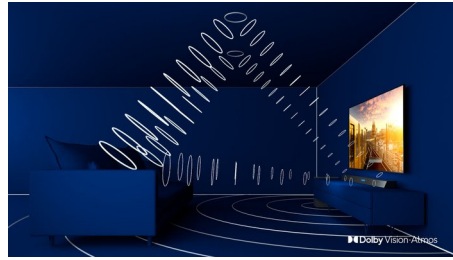

Dolby Vision + Dolby Atmos

Support for Dolby's premium sound and video formats means the HDR content you watch will look-and sound-glorious. You'll enjoy a picture that reflects the director's original intentions and experience spacious sound with real clarity and depth.

Premium materials

Every inch of this TV looks and feels premium. The ultra-thin metal bezel. The beautiful aluminum feet. Or the remote with a backlit Ambilight key, which makes it easy to turn on Ambilight-even in the dark.