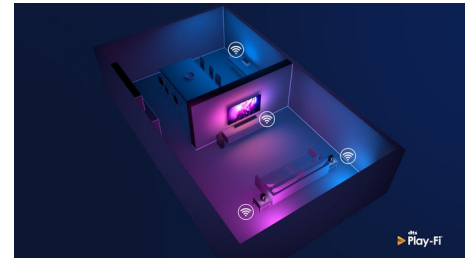

DTS Play-Fi compatible

With DTS Play-Fi on your Philips TV you can connect to compatible speakers in any room. Got wireless speakers in the kitchen? Listen to the movie while you make a snack or keep up with the sports commentary while you get everyone drinks.

AI voice control

This Philips Android TV gives you a choice of voice assistants! Control the TV via Google Home devices, or an Android TV remote app. Or ask Alexa to control the TV via Alexa-enabled devices.