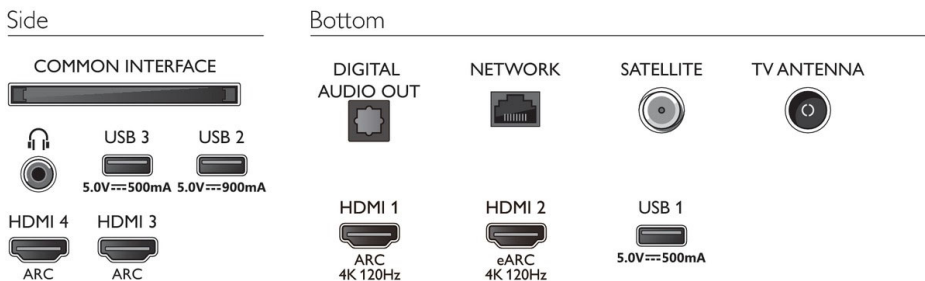

EU Energy card

- EPREL registration numbers: 590102
- Diagonal screen size (inch): 65
- Diagonal screen size (metric): 164
- Energy class for SDR: G
- On mode power demand for SDR: 137 Kwh/1000h
- Energy class for HDR: G
- On mode power demand for HDR: 106 Kwh/1000h
- Networked standby mode: <2.0 W
- Off mode power consumption: n.a.
- Panel technology used: OLED

Sound

- Audio: Output power : 50 Watt (RMS), 2.1 Channel
- Codec: AC-4, Dolby Atmos, DTS-HD(M6), Dolby Digital MS12 V2.5
- Speaker configuration: 10Wx2 mid-high speaker, 30W sub-woofer
- Sound Enhancement: A.I. Sound, Clear Dialogue, Dolby Atmos, Dolby Bass Enhancement, Dolby Volume Leveler, Night mode, A.I. EQ, DTS Play-Fi,

Mimi Sound Personalization

Dimensions

- VESA wall mount compatible: 300 x 300 mm
- Box dimensions (W x H x D): 1660.0 x 1002.0 x 170.0 mm
- Product weight: 27.9 kg
- Product weight (+stand): 28.3 kg
- Set dimensions (W x H x D): 1448.7 x 829.5 x 58.0 mm
- Set dimensions with stand (W x H x D): 1448.7 x 845.9 x 280.0 mm
- Stand dimensions (W x H x D): 797.5 x 19.0 x 280.0 mm
- Weight incl. Packaging: 35.6 kg

Accessories

- Included Accessories: Legal and safety brochure, Power cord, Quick start guide (x1), Remote Control, Table top stand
- Included batteries: 2 x AAA Batteries

Design

- Colors of TV: Metal bezel frame
- Stand design: Metal dark chrome facet sticks

Connections

Issue date 2021-09-20

Version: 5.1.1

12 NC: 8670 001 75014
EAN: 87 18863 02898 8

© 2021 Koninklijke Philips N.V.
All Rights reserved.

Specifications are subject to change without notice.
Trademarks are the property of Koninklijke Philips N.V. or their respective owners.

www.philips.com

* Memory size (Flash) : 16G, the actual available disc space may differ (dependant on e.g. (pre-)installed apps, installed operating system, etc.)

* EPG and actual visibility (up to 8 days) is country and operator dependent.

* Android App offerings vary per country. For more details please visit your local Google Play Store.

* The TV supports DVB reception for 'Free to air' broadcast. Specific DVB operators may not be supported. An up to date list can be found in the FAQ section of the Philips support website. For some operators Conditional Access and subscription are required. Contact your operator for more information.

* Philips TV Remote app and related functionalities vary per TV model, operator, and country, as well as smart device model and OS. For more details please visit: www.philips.com/TVRemoteapp.

* USB recording for digital channels only, recordings may be limited by broadcast copy protection (CI+). Country and channel restrictions may apply.

* This television contains lead only in certain parts or components where no technology alternatives exist in accordance with existing exemption clauses under the RoHS Directive.

* Amazon, Alexa and all related logos are trademarks of Amazon.com, Inc. or its affiliates. Amazon Alexa is available in selected languages and countries.

* Amazon Prime is available in selected languages and countries.

* Disney+ subscription required. Subject to terms at <https://www.disneyplus.com> (c) 2020 Disney and its related entities. Disney+ is available in selected languages and countries.

* Google Assistant is available on Philips Android TVs running on Android O (8) or higher OS version. Google Assistant is available in selected languages and countries.

* Netflix subscription required. Subject to terms at <https://www.netflix.com>

* Rakuten TV is available in selected languages and countries.