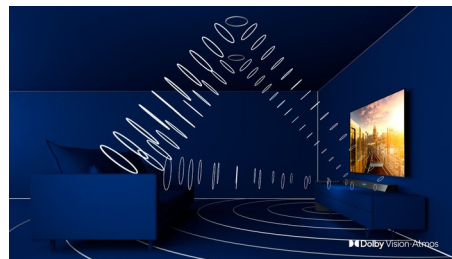

Dolby Vision + Dolby Atmos

Support for Dolby's premium sound and video formats means the HDR content you watch will look-and sound-glorious. You'll enjoy a picture that reflects the director's original intentions and experience spacious sound with real clarity and depth.