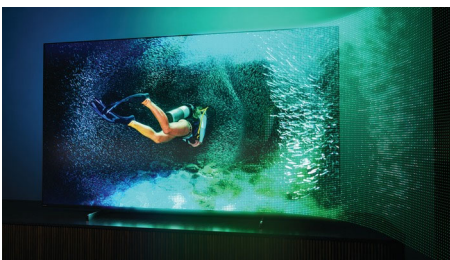

Mini LED TV

Your Philips Mini LED TV supports all major HDR formats and gives you a truly impressive big-screen picture with deep blacks and lifelike colors. Over a thousand intelligent backlight zones are independently dimmed or

brightened to enable pin-sharp contrast and real depth.

P5 engine with AI

Philips P5 processor with AI delivers a picture so real it feels like you could step right into it. A deep-learning AI algorithm processes images in a manner similar to the human brain. No matter what you're watching, you get lifelike detail and contrast, rich color, and smooth motion.