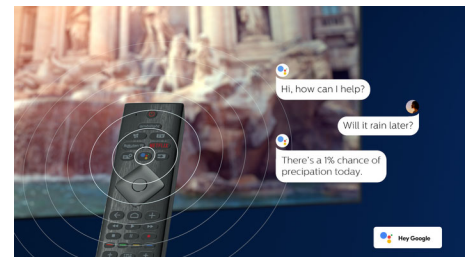

## Simply smart. Android TV

Your Philips Android TV gives you the content you want-when you want it. You can customize the home screen to display your favorite apps, making it simple to start streaming the movies and shows you love. Or pick up where you left off.

## AI voice control

Push a button on the remote to talk to the Google Assistant. Control the TV or Google Assistant-compatible smart home devices with your voice. Or ask Alexa to control the TV via Alexa-enabled devices.