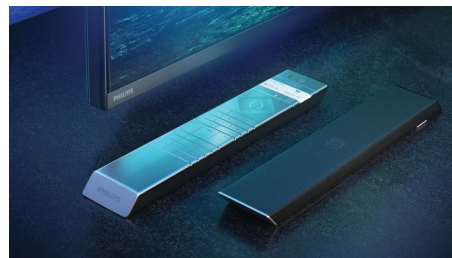

Premium materials

This TV boasts premium materials wherever you look. The polished metal edges of the feet contrast beautifully with the brushed metal bezel. While the soft, textured leather-backed remote is as easy to hold as it is to look at.