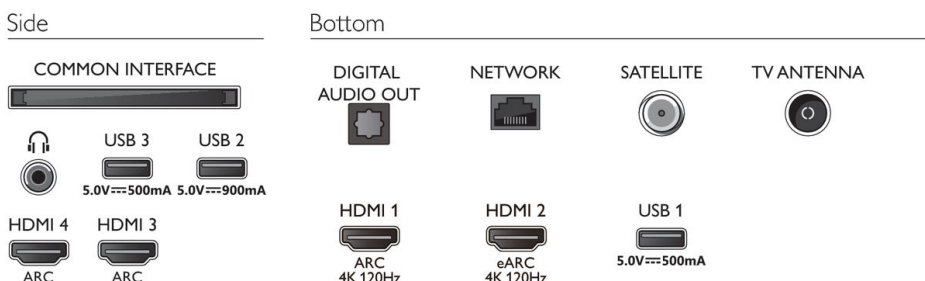

EU Energy card

- Diagonal screen size (inch): 65
- Diagonal screen size (metric): 164
- Energy class for SDR: F
- Energy class for HDR: G
- Networked standby mode: <2.0 W
- Off mode power consumption: n.a.
- Panel technology used: LED LCD
- EPREL registration numbers: 597528
- On mode power demand for HDR: 149 Kwh/1000h
- On mode power demand for SDR: 93 Kwh/1000h

Sound

- Audio: Output power : 50 Watt (RMS), 2.1 Channel
- Codec: DTS-HD(M6), Dolby Atmos, Dolby Digital MS12 V2.5
- Sound Enhancement: A.I. Sound, Clear Dialogue, Dolby Bass Enhancement, Dolby Volume Leveler, Night mode, Dolby Atmos, A.I. EQ, DTS Play-Fi, Mimi Sound Personalization
- Speaker configuration: 10Wx2 mid-high speaker,

30W sub-woofer

Dimensions

- Box dimensions (W x H x D): 1600.0 x 995.0 x 170.0 mm
- Product weight: 28.0 kg
- Product weight (+stand): 28.6 kg
- Set dimensions (W x H x D): 1449.0 x 830.5 x 76.4 mm
- Set dimensions with stand (W x H x D): 1449.0 x 858.9/ 898.9 x 279.6 mm
- Stand dimensions (W x H x D): 806.6/ 1225.8 x 30.0/ 70.0 x 279.6 mm
- Weight incl. Packaging: 38.2 kg
- Wall mount compatible: 400 x 200 mm

Accessories

- Included accessories: Legal and safety brochure, Power cord, Quick start guide, Remote Control, Table top stand
- Included batteries: 2 x AAA Batteries

Design

- Colors of TV: Mid silver metal bezel
- Stand design: Metal wedge sticks

Connections

Issue date 2022-07-14

Version: 9.6.1

12 NC: 8670 001 74562
EAN: 87 18863 02886 5

© 2022 Koninklijke Philips N.V.
All Rights reserved.

Specifications are subject to change without notice.
Trademarks are the property of Koninklijke Philips N.V. or their respective owners.

www.philips.com

* EPG and actual visibility (up to 8 days) is country and operator dependent.
* Android App offerings vary per country. For more details please visit your local Google Play Store.
* The TV supports DVB reception for 'Free to air' broadcast. Specific DVB operators may not be supported. An up to date list can be found in the FAQ section of the Philips support website. For some operators Conditional Access and subscription are required. Contact your operator for more information.
* Philips TV Remote app and related functionalities vary per TV model, operator, and country, as well as smart device model and OS. For more details please visit: www.philips.com/TVRemoteapp.
* USB recording for digital channels only, recordings may be limited by broadcast copy protection (CI+). Country and channel restrictions may apply.
* This television contains lead only in certain parts or components where no technology alternatives exist in accordance with existing exemption clauses under the RoHS Directive.
* Memory size (Flash) : 16G, the actual available disc space may differ (dependent on e.g. (pre-)installed apps, installed operating system, etc.)
* Google Assistant is available on Philips Android TVs running on Android O (8) or higher OS version. Google Assistant is available in selected languages and countries.
* Amazon Prime is available in selected languages and countries.
* Amazon, Alexa and all related logos are trademarks of Amazon.com, Inc. or its affiliates. Amazon Alexa is available in selected languages and countries.
* Netflix subscription required. Subject to terms at <https://www.netflix.com>
* Disney+ subscription required. Subject to terms at <https://www.disneyplus.com> (c) 2020 Disney and its related entities. Disney+ is available in selected languages and countries.
* Rakuten TV is available in selected languages and countries.