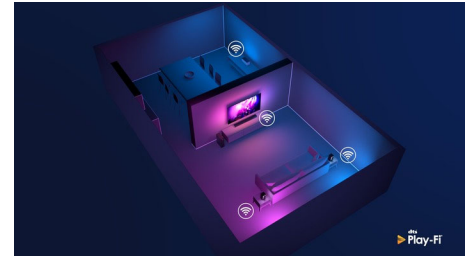

## DTS Play-Fi compatible

With DTS Play-Fi on your Philips TV you can connect to compatible speakers in any room. Got wireless speakers in the kitchen? Listen to the movie while you make a snack or keep up with the sports commentary while you get everyone drinks.