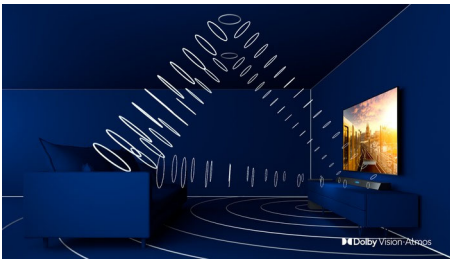

Dolby Vision + Dolby Atmos

Support for Dolby's premium sound and video formats means the HDR content you watch

will look-and sound-glorious. You'll enjoy a picture that reflects the director's original intentions and experience spacious sound with real clarity and depth.