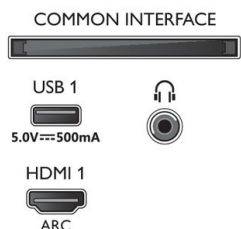

EU Energy card

- EPREL registration numbers: 580799
- Diagonal screen size (inch): 65
- Diagonal screen size (metric): 164
- Energy class for SDR: G
- On mode power demand for SDR: 115 Kwh/1000h
- Energy class for HDR: G
- On mode power demand for HDR: 147 Kwh/1000h
- Networked standby mode: <2.0 W
- Off mode power consumption: n.a.
- Panel technology used: LED LCD

Sound

- Output power (RMS): 20W
- Sound Enhancement: Clear Dialogue, Dolby Atmos, Auto Volume Leveler, Dolby Bass Enhancement
- Speaker configuration: 2x10W full range speaker

Dimensions

- Box dimensions (W x H x D): 1600.0 x 995.0 x 170.0 mm
- Set dimensions (W x H x D): 1447.5 x 837.3 x 88.0 mm
- Set dimensions with stand (W x H x D): 1447.5 x 867.3 x 305.6 mm
- Stand dimensions (W x H x D): 805.5 x 30.0 x 289.3 mm
- Product weight: 20.5 kg
- Product weight (+stand): 20.7 kg
- VESA wall mount compatible: 200 x 200 mm
- Weight incl. Packaging: 27.5 kg

Design

- Colors of TV: Matt black bezel
- Stand design: Matt black wedge sticks

Accessories

- Included accessories: Remote Control, 2 x AAA Batteries, Power cord, Quick start guide, Legal and safety brochure, Table top stand

Connections

Side

Bottom

Issue date 2021-10-16

Version: 5.2.1

12 NC: 8670 001 74714
EAN: 87 18863 02823 0

© 2021 Koninklijke Philips N.V.
All Rights reserved.

Specifications are subject to change without notice.
Trademarks are the property of Koninklijke Philips N.V.
or their respective owners.