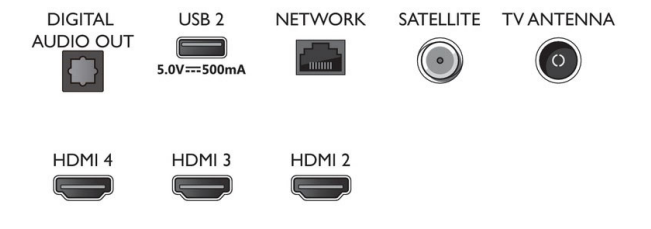

Sound

- Output power (RMS): 20W
- Sound Enhancement: Clear Dialogue, Dolby Atmos, Auto Volume Leveler, Dolby Bass Enhancement
- Speaker configuration: 2x10W full range speaker

Dimensions

- Box dimensions (W x H x D): 1600.0 x 995.0 x 170.0 mm
- Set dimensions (W x H x D): 1447.5 x 837.3 x 88.0 mm
- Set dimensions with stand (W x H x D): 1447.5 x 867.3 x 305.6 mm
- Stand dimensions (W x H x D): 805.5 x 30.0 x 289.3 mm
- Product weight: 20.5 kg
- Product weight (+stand): 20.7 kg
- VESA wall mount compatible: 200 x 200 mm
- Weight incl. Packaging: 27.5 kg

Design

- Colors of TV: Matt black bezel
- Stand design: Matt black wedge sticks

Accessories

- Included accessories: Remote Control, 2 x AAA Batteries, Power cord, Quick start guide, Legal and safety brochure, Table top stand

Connections

Side

Bottom

Issue date 2021-10-16

Version: 5.2.1

12 NC: 8670 001 74714
EAN: 87 18863 02823 0

© 2021 Koninklijke Philips N.V.
All Rights reserved.

Specifications are subject to change without notice.
Trademarks are the property of Koninklijke Philips N.V.
or their respective owners.