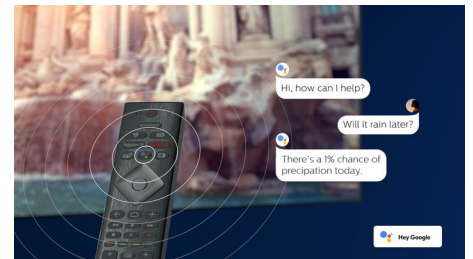

Dolby Vision + Dolby Atmos

Support for Dolby's premium sound and video formats means the HDR content you watch will look-and sound-glorious. You'll enjoy a picture that reflects the director's original intentions and experience spacious sound with real clarity and depth.

AI voice control

Push a button on the remote to talk to the Google Assistant. Control the TV or Google Assistant-compatible smart home devices with your voice. Or ask Alexa to control the TV via Alexa-enabled devices.