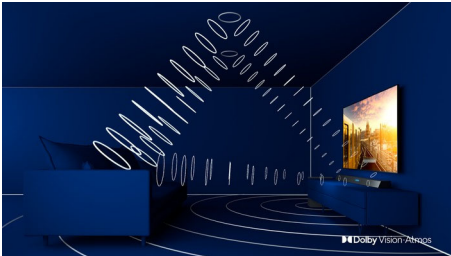

Dolby Vision + Dolby Atmos

Support for Dolby's premium sound and video formats means the HDR content you watch will look-and sound-glorious. You'll enjoy a picture that reflects the director's original intentions and experience spacious sound with real clarity and depth.