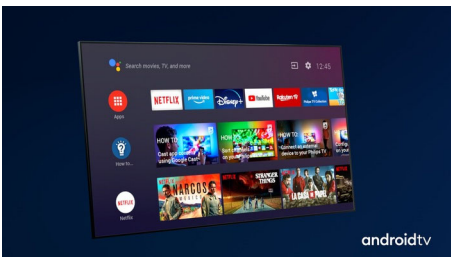

Android TV

Your Philips Android TV gives you the content you want-when you want it. You can customize the home screen to display your favorite apps, making it simple to start streaming the movies and shows you love. Or pick up where you left off.