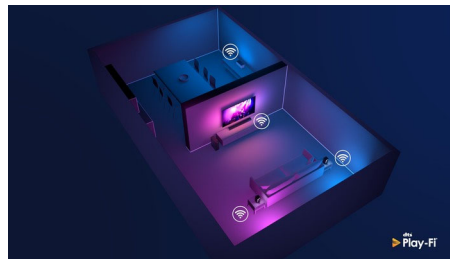

DTS Play-Fi compatible

With DTS Play-Fi on your Philips TV you can connect to compatible speakers in any room. Got wireless speakers in the kitchen? Listen to the movie while you make a snack, or keep up with the sports commentary while you get everyone drinks.

Remote with QWERTY keyboard

Your TV's remote control has a full QWERTY-based keyboard integrated into its rear side, making text input a whole lot quicker. Typing passwords for your streaming accounts, searching for content, and entering web addresses has never been easier.

Design

Stand width adjusts to accommodate a soundbar