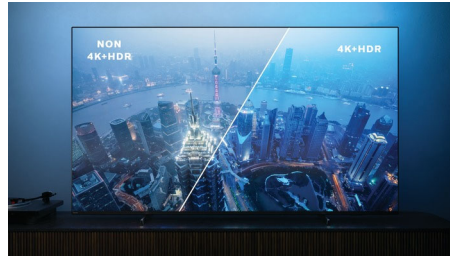

Vibrant HDR picture

Your Philips 4K UHD TV is compatible with all major HDR formats, including Dolby Vision. Whether it's a must-watch series or the latest video game, shadows will be deeper. Bright surfaces will shine. Colors will be truer.