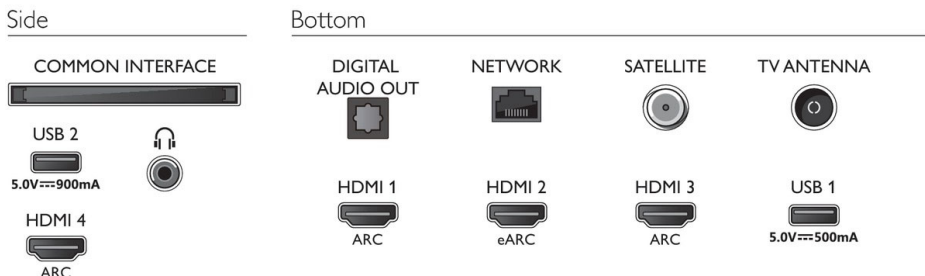

Connections

Issue date 2021-09-16

Version: 8.3.1

12 NC: 8670 001 74948
EAN: 87 18863 02878 0

© 2021 Koninklijke Philips N.V.
All Rights reserved.

Specifications are subject to change without notice.
Trademarks are the property of Koninklijke Philips N.V.
or their respective owners.

www.philips.com

* EPG and actual visibility (up to 8 days) is country and operator dependent.

* Android App offerings vary per country. For more details please visit your local Google Play Store.

* The TV supports DVB reception for 'Free to air' broadcast. Specific DVB operators may not be supported. An up to date list can be found in the FAQ section of the Philips support website. For some operators Conditional Access and subscription are required. Contact your operator for more information.

* Philips TV Remote app and related functionalities vary per TV model, operator, and country, as well as smart device model and OS. For more details please visit: www.philips.com/TVRemoteapp.

* Smart TV app offerings vary per TV model and country. For more details please visit: www.philips.com/smarttv.

* USB recording for digital channels only, recordings may be limited by broadcast copy protection (CI+). Country and channel restrictions may apply.

* This television contains lead only in certain parts or components where no technology alternatives exist in accordance with existing exemption clauses under the RoHS Directive.

* Memory size (Flash) : 16G, the actual available disc space may differ (dependant on e.g. (pre-)installed apps, installed operating system, etc.)

* Google Assistant is available on Philips Android TVs running on Android O (8) or higher OS version. Google Assistant is available in selected languages and countries.

* Amazon Prime is available in selected languages and countries.

* Amazon, Alexa and all related logos are trademarks of Amazon.com, Inc. or its affiliates. Amazon Alexa is available in selected languages and countries.

* Netflix subscription required. Subject to terms at <https://www.netflix.com>

* Disney+ subscription required. Subject to terms at <https://www.disneyplus.com> (c) 2020 Disney and its related entities. Disney+ is available in selected languages and countries.

* Rakuten TV is available in selected languages and countries.