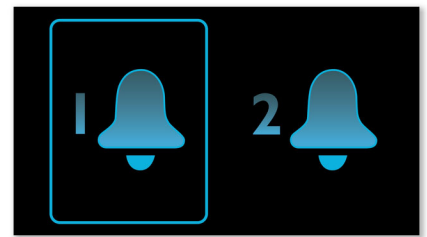

Dual alarm

The Philips audio system comes with two alarm times. Set one alarm time to wake you up and the other time to wake up your partner.

Battery back-up

Battery back-up ensures memory of time during power failure