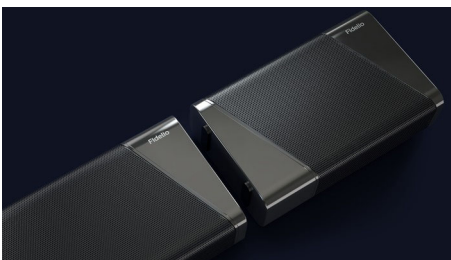

Surround sound on demand

Want to fully immerse on movie night? Simply remove the detachable speakers from the ends

of the soundbar and place them behind you to create a true surround-sound setup. The dedicated center channel ensures you'll hear every word—from blockbusters to podcasts.