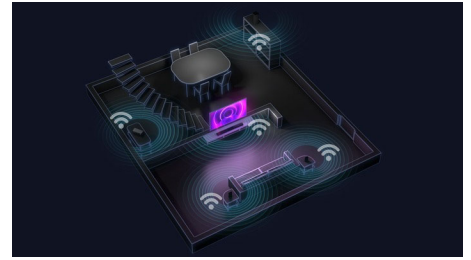

Surround sound on demand

Want to fully immerse on movie night? Simply remove the detachable speakers from the ends

of the soundbar and place them behind you to create a true surround-sound setup. The dedicated center channel ensures you'll hear every word—from blockbusters to podcasts.

Dolby Atmos and Dolby Surround

Get the full Dolby Atmos experience from this soundbar's up-firing speakers. Your favorite movies and shows will sound breathtakingly realistic as sound flows above and around you. If you're watching non-Atmos content, the soundbar switches to Dolby Surround.

B97/10

Play-Fi. Multi-room and more

DTS Play-Fi compatibility makes this premium Fidelio soundbar a powerful component in a multi-room audio setup. You can easily sync and group Play-Fi-compatible speakers, and stream playlists to every room in high-quality audio without dropping a beat.