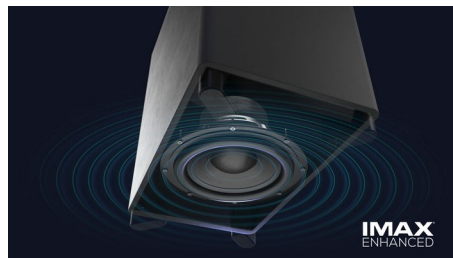

IMAX Enhanced

This powerful soundbar is certified IMAX Enhanced, which means it's capable of delivering an audio experience that truly takes you to another world. The 240 W subwoofer looks great freestanding, and the soundbar itself has a low profile for simple placement.

B97/10