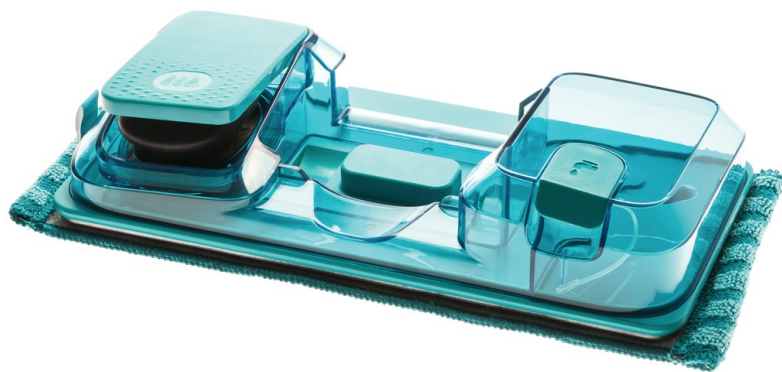

PHILIPS

Mopping Accessory

Original part

SpeedPro Max Aqua

CP0720

Mopping Accessory for SpeedPro Max Aqua

Find matching products on the specifications tab

Use it together with vacuum nozzle to vacuum and mop in one go. Fill in the watertank with water and/or detergent. The microfiber pads attached to the bottom of the tank will maintain optimum wetness level for thorough cleaning.

Ease of using Philips spare parts

- Easy renew your product with original Philips parts

Highlights

Easy renew of product parts

From time to time your product needs a facelift but it was never so easy like with Philips consumer replacement parts to renew your product. This all with guaranteed Philips quality.