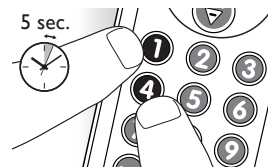

1. 3 Keep buttons and pressed **simultaneously for 5 seconds**.
   - The remote control is now in setup mode.

1. 4 **Press and hold** the button that does not function and **immediately** release it when the device responds.
   - If the button still does not function as expected, try pressing it again for a longer period of time.

1. 5 Press the device selection button **twice** to save your settings and exit setup mode.
   - When no button is pressed for 5 minutes or more, the remote control will exit setup mode, automatically saving all your settings.