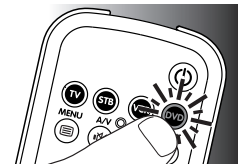

2.2.2 Improving buttons

When correctly set up, the remote control should be able to operate all your devices. However, when using the remote control for the first time it might occur that some buttons do not yet function as expected.

In this case you can have the remote control search for alternatives.

≡ Note

Improving buttons is not possible when the code was found during full database search (with code '9, 9, 9, 9').

During initial setup

1. 1 Make sure the receiving device is able to respond. E.g. when you try to repair the Play button for your DVD player, make sure to insert a DVD into the DVD player otherwise the Play button is not able to function.
2. 2 Press the button that does not function, keep it pressed and **immediately** release it when the device responds. Repeat this for every button that does not function.
   - If the button still does not function as expected, try pressing it again for a longer period of time.

After initial setup

1. 1 Make sure the receiving device is able to respond. E.g. when you try to repair the Play button for your DVD player, make sure to insert a DVD into the DVD player otherwise the Play button is not able to function.
2. 2 Select the device you wish to operate (e.g. DVD). Press the device selection button to select DVD.