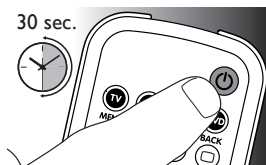

If the key blinks twice fast, the code has not been entered properly or the wrong code has been entered. In this case, try again.

1. 4 Aim the remote control at the TV. **Press and hold** the button. Release it **immediately** release it as soon the TV switches off.
   - This may take up to 30 seconds.