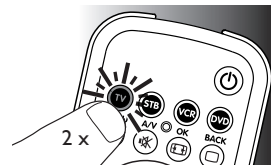

- If a button does not work as expected, **press and hold** that button. Release it **immediately** as soon as it works. For more information, see chapter 2.2.2.

1. 6 Press the device selection button **twice** to finish setup.

- When no button is pressed for 2 minutes or more, the remote control will exit setup mode, automatically saving all your settings.