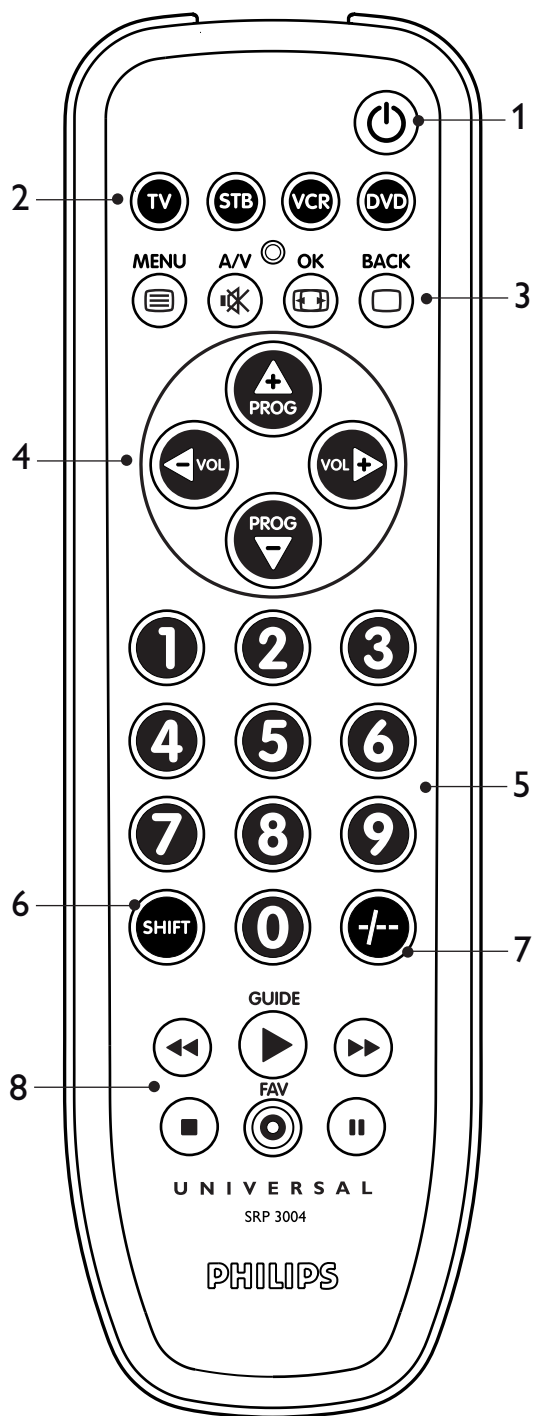

## 1 Your SRP3004

Congratulations on your purchase of the Philips SRP3004 universal remote control. After setting up the remote control you can operate up to 4 different devices with it.