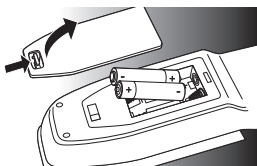

2 Getting started

2.1 Inserting the batteries

- Insert 2 AAA type batteries, noting the + and - configuration in the battery compartment.