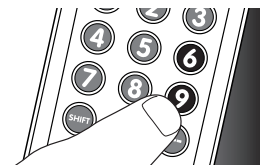

## 3.2 Resetting a button to its original function

If an improved button (see chapter 2.2.2) still does not function as expected, you can always reset the button to its original function.

- In the current device mode, keep digit buttons **1** and **6** pressed simultaneously for 5 seconds.

- The remote control is now in setup mode.

- Press digit buttons **9**, **9**, and **6**, in that order.
  - After each button press the device selection button blinks once.

- Press the button you wish to reset **twice**. E.g. the **▶▶** button.
  - After each button press the device selection button blinks once.
  - The device selection button will blink one more time to confirm that the button was successfully reset to its original function.