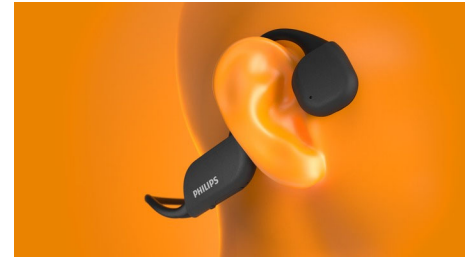

Easy control and pairing

Buttons on the frame let you pause your playlist, take calls, control volume, and more. The headphones are ready to pair the instant you switch on Bluetooth. Built-in mics remove

Lightweight and comfortable

Experience a new kind of comfort. The securely fitting, lightweight frame is engineered from titanium-and wrapped in rubber to keep it flexible. With nothing in or on your ears, you're free to train without distraction.

Open-ear design

Need total awareness of your surroundings while you run or ride? The unique open-ear design of these bone-conducting headphones means they're perfect for race day. With nothing in your ears at all, you'll hear everything you need to-and your music too.