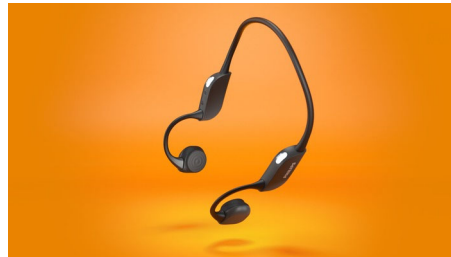

Bone conduction

Bone conduction technology transmits sound through the bones of your skull, leaving your ears completely open to your environment. You can enjoy your music and podcasts, and still hear your feet hitting the trail. Or a car getting too close to your rear wheel.

Easy control and pairing

Buttons on the frame let you pause your playlist, take calls, control volume, and more. The headphones are ready to pair the instant you switch on Bluetooth. Built-in mics remove

Lightweight and comfortable

Experience a new kind of comfort. The securely fitting, lightweight frame is engineered from titanium-and wrapped in rubber to keep it flexible. With nothing in or on your ears, you're free to train without distraction.