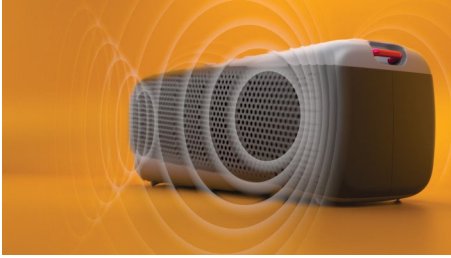

Philips
Wireless speaker

IP67 dust/water protection

Big sound
Built-in mic for calls
Up to 24 hours of music

TAS7807B

Go loud! Big sound for every adventure.

Go with the tunes that get you going! You can take the big, bold sound of this waterproof speaker anywhere. Working out in the park or partying while you set up camp? With 24 hours play time and a carry strap, you're always good to go.

Love where you go

- Pair for stereo. Party larger
- Detachable carry strap. Take the party anywhere
- Dimensions: 280x104x104 mm

PHILIPS

Wireless speaker
IP67 dust/water protection Big sound, Built-in mic for calls, Up to 24 hours of music

TAS7807B/00

Highlights

Big sound

From parks to campsites—bring the music you love wherever you go! Two 70 mm woofers and two tweeters give you big, clear sound, and this speaker looks awesome too. Want to rock even harder? Pair two speakers for party-starting stereo.

built-in mic lets you take it without disconnecting your phone from the speaker.

Easy control

Buttons on the speaker's outer case let you control volume, music playback, stereo pairing, and Bluetooth. Want to tell your phone to play a certain song? Press and hold the play/pause button to talk to your voice assistant.