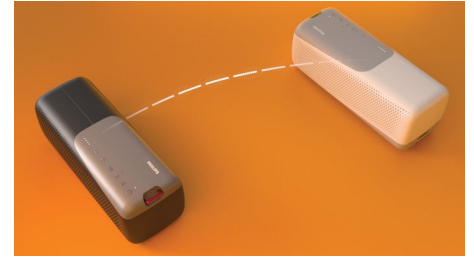

IP67 dust/water protection

From the trail to the beach to the pool—an IP67 rating ensures this speaker can go anywhere. The detachable lanyard makes carrying easy, and a Bluetooth range of up to 20 m means you won't miss a beat. Even if your phone is a long way from the speaker.

Bluetooth multipoint

Mix and match your workout playlists! With Bluetooth multipoint connectivity, you can connect up to two smart devices to this speaker simultaneously—and take turns pumping up the tunes. If a call comes in, the

built-in mic lets you take it without disconnecting your phone from the speaker.

Easy control

Buttons on the speaker's outer case let you control volume, music playback, stereo pairing, and Bluetooth. Want to tell your phone to play a certain song? Press and hold the play/pause button to talk to your voice assistant.